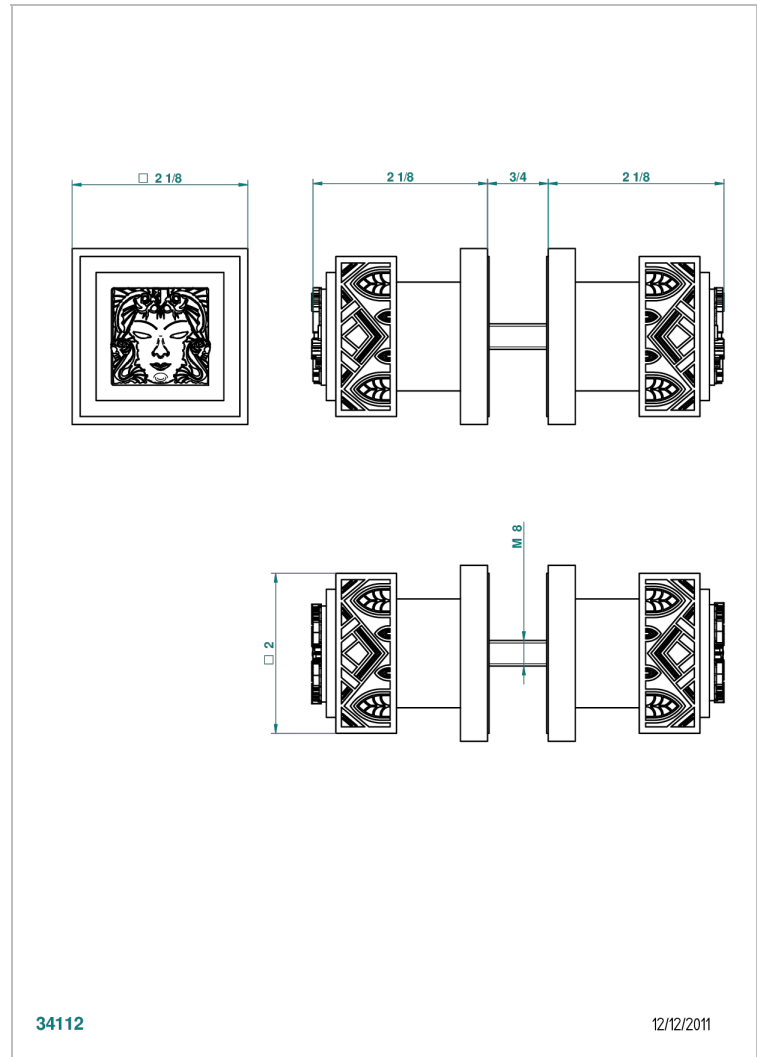

MASQUE DE FEMME SOLAIRE

A2S-638V

Pair of large door knobs

THG[®]
PARIS

CHARACTERISTIC

- Masque de Femme Solaire
- Pair of large door knobs

AVAILABLE FINITIONS

Black ceram - D30
Matt chrome - C02
Matt gold - F07
Matt nickel (color finish) - C01
Polished chrome (color finish) - A02
Polished chrome / Polished gold (color finish) - G02