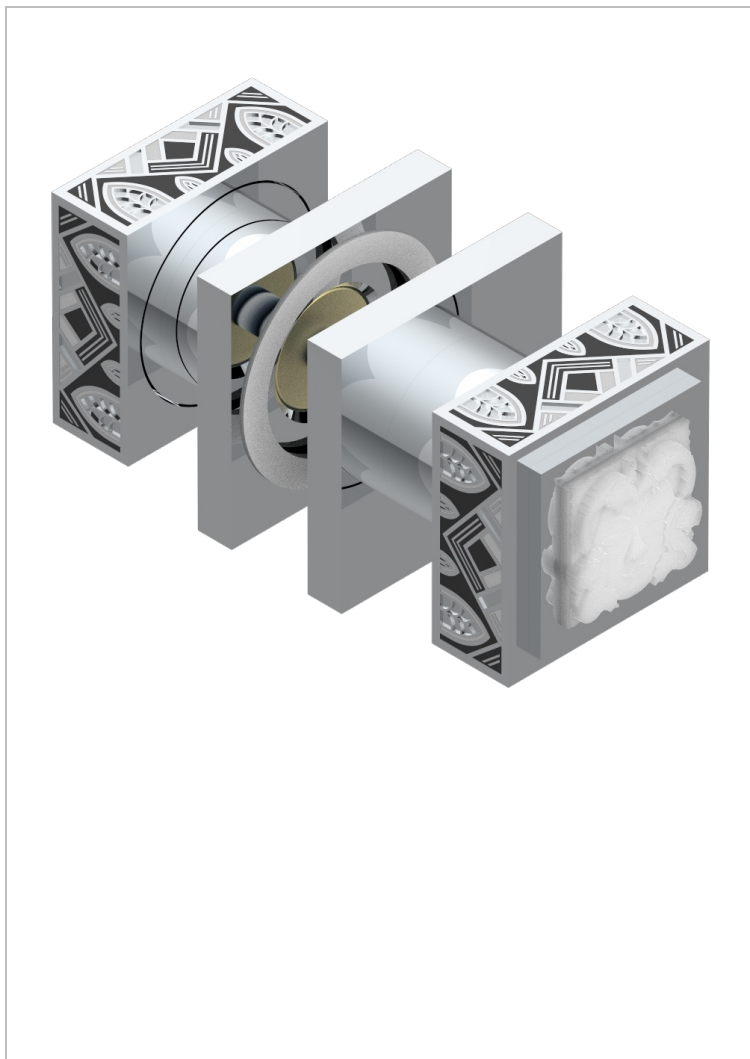

MASQUE DE FEMME LUNAIRE

A2R-638V

Pair of large knobs

THG[®]
PARIS

CHARACTERISTIC

- Masque de Femme Lunaire
- Pair of large knobs

AVAILABLE FINITIONS

Black ceram - D30
Chrome polished - A02
Chrome polished / gold polished - G02
Gold mat - F07
Gold polished - F01
Matt chrome (American satin) - C02

Matt nickel (American satin) - C01
Nickel polished - B01
Soft gold - F30
Soft matt gold - F31