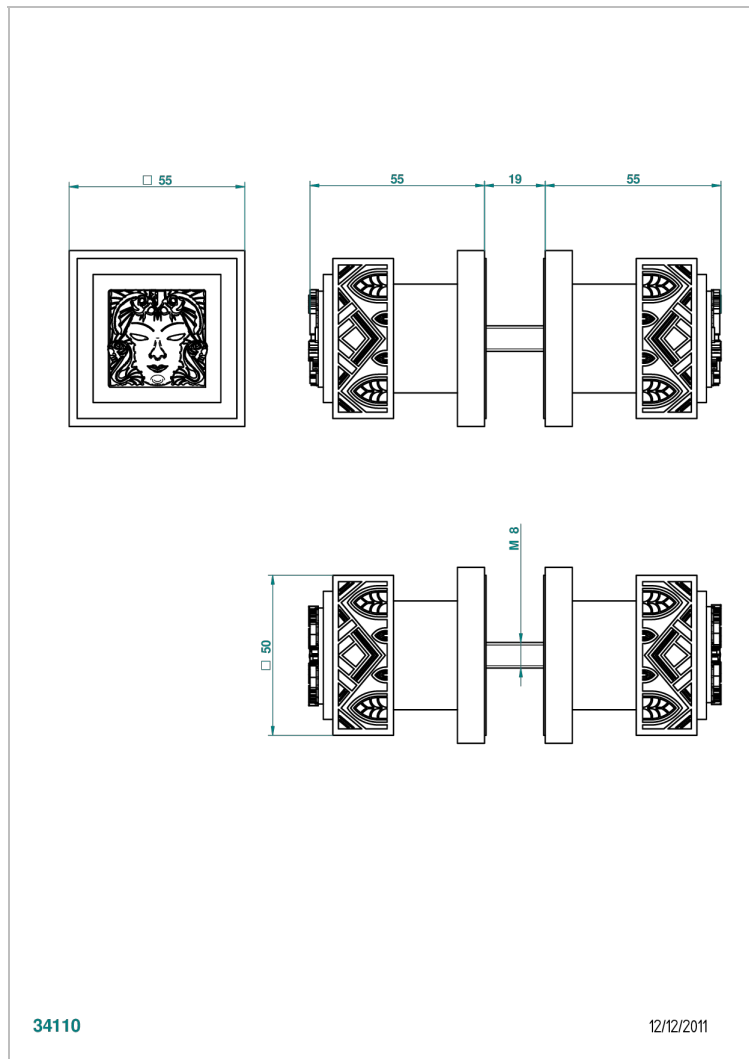

MASQUE DE FEMME LUNAIRE

A2R-638V

Pair of large knobs

THG[®]
PARIS

CHARACTERISTIC

- Masque de Femme Lunaire
- Pair of large knobs

AVAILABLE FINITIONS

Black ceram - D30
Chrome polished - A02
Chrome polished / gold polished - G02
Gold mat - F07
Gold polished - F01
Matt chrome (American satin) - C02