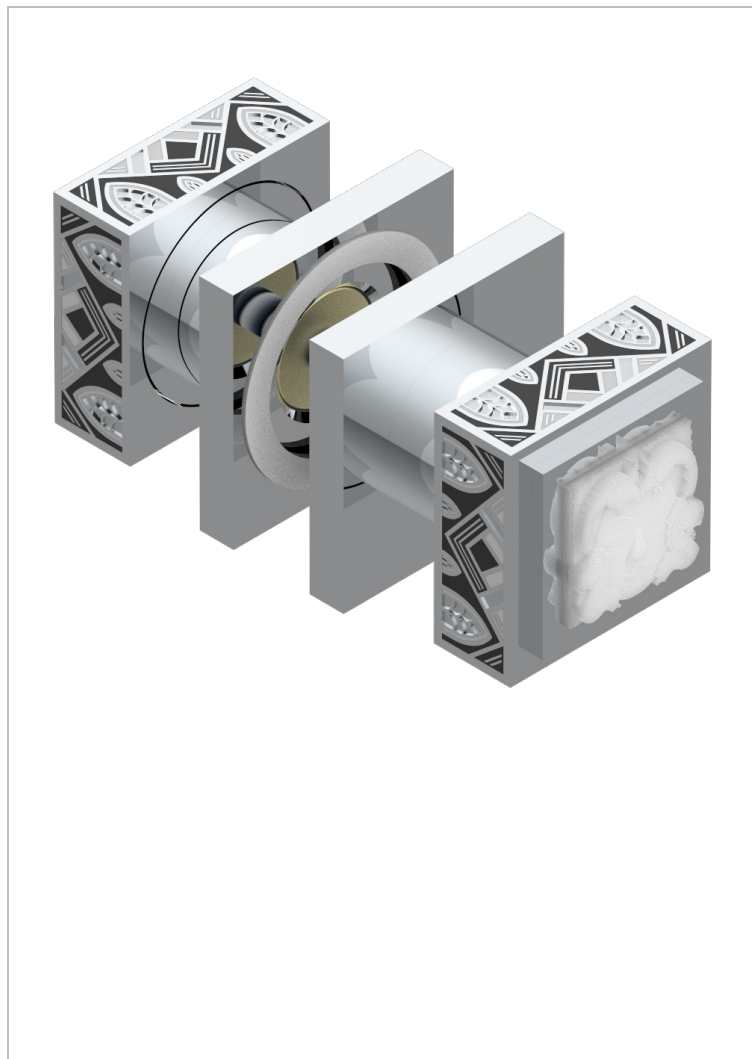

MASQUE DE FEMME LUNAIRE

A2R-638V

Pair of large knobs

THG[®]
PARIS

34110

12/12/2011

CHARACTERISTIC

- Masque de Femme Lunaire
- Pair of large knobs

AVAILABLE FINITIONS

Black ceram - D30
Chrome polished - A02
Chrome polished / gold polished - G02
Gold mat - F07
Gold polished - F01
Matt chrome (American satin) - C02

Matt nickel (American satin) - C01
Nickel polished - B01
Soft gold - F30
Soft matt gold - F31