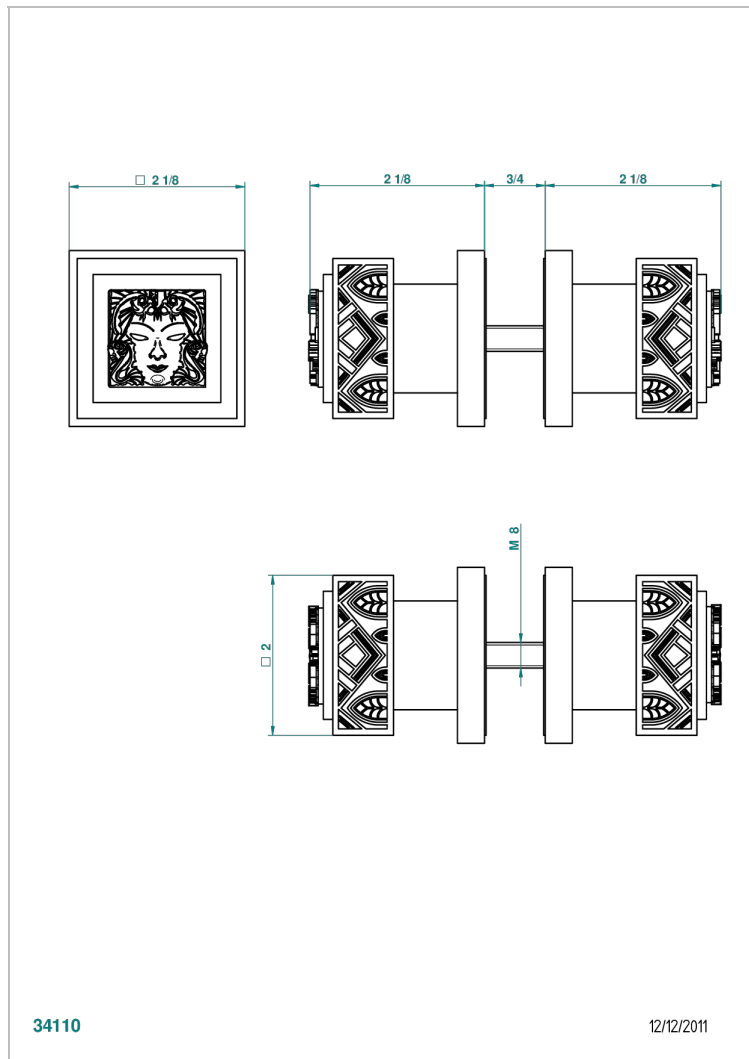

MASQUE DE FEMME LUNAIRE

A2R-638V

Pair of large knobs

THG[®]
PARIS

34110

12/12/2011

CHARACTERISTIC

- Masque de Femme Lunaire
- Pair of large knobs

AVAILABLE FINITIONS

Black ceram - D30
Chrome polished - A02
Chrome polished / gold polished - G02
Gold mat - F07
Gold polished - F01
Matt chrome (American satin) - C02

Matt nickel (American satin) - C01
Nickel polished - B01
Soft gold - F30
Soft matt gold - F31