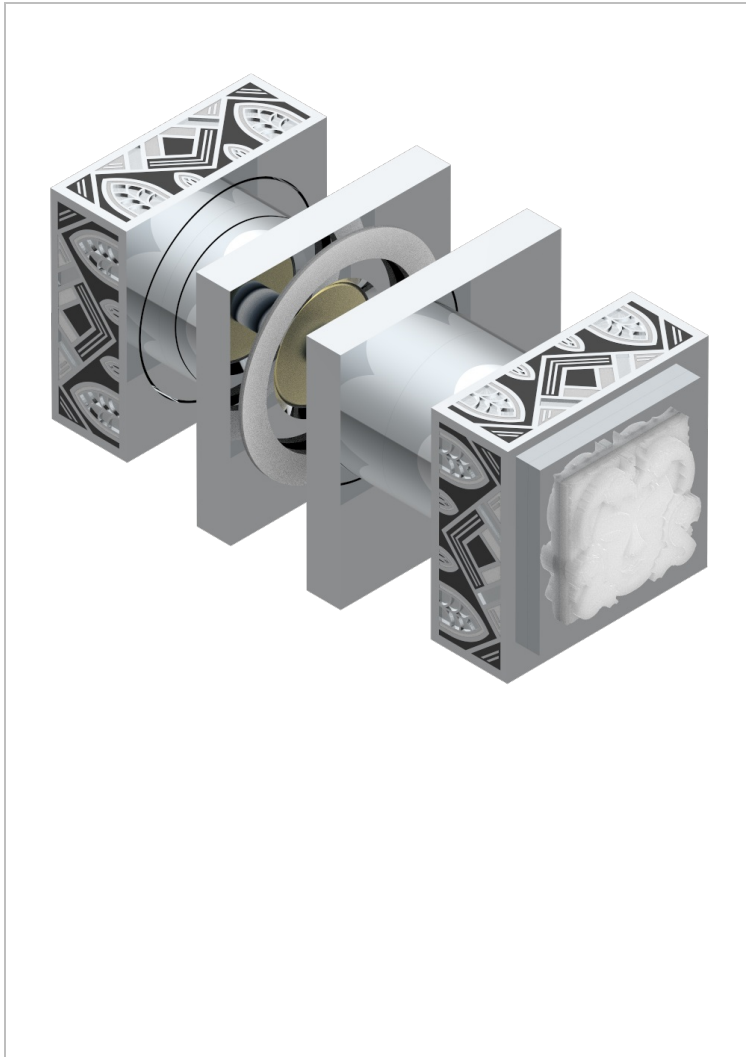

# MASQUE DE FEMME LUNAIRE

A2R-638V

Pair of large door knobs

THG<sup>®</sup>  
PARIS

34110

12/12/2011

## CHARACTERISTIC

- Masque de Femme Lunaire
- Pair of large door knobs

## AVAILABLE FINITIONS

Black ceram - D30  
Matt chrome - C02  
Matt gold - F07  
Matt nickel (color finish) - C01  
Polished chrome (color finish) - A02  
Polished chrome / Polished gold (color finish) - G02

Polished gold (color finish) - F01  
Polished nickel - B01  
Soft gold - F30  
Soft matt gold - F31