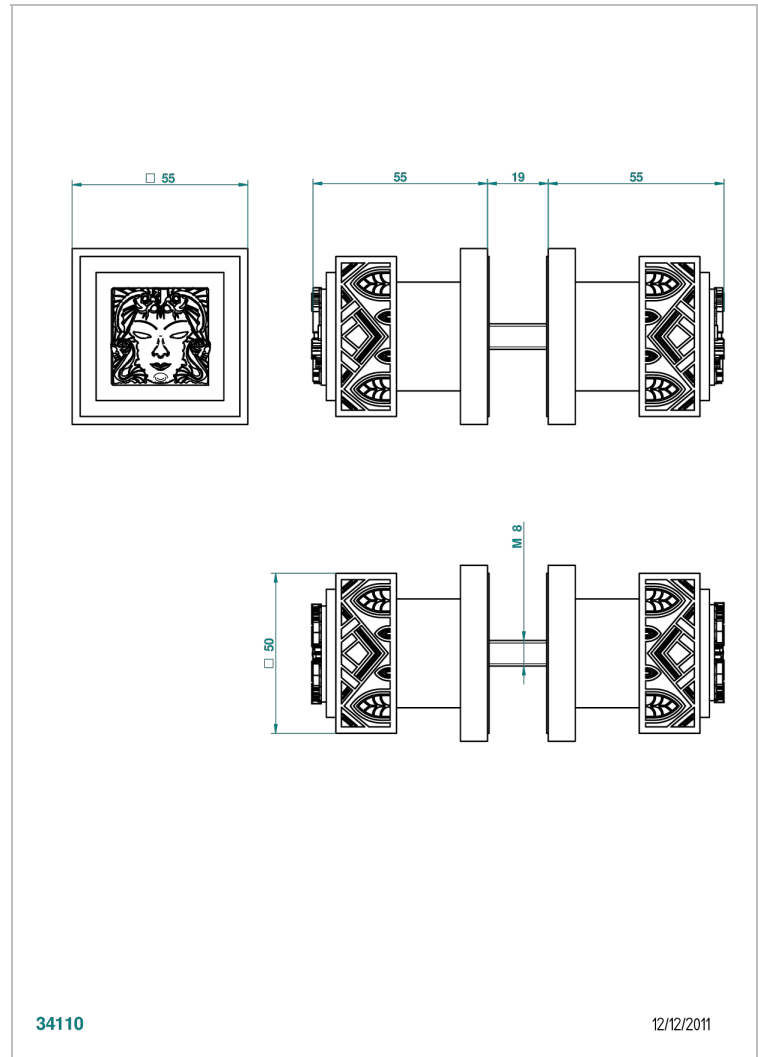

# MASQUE DE FEMME LUNAIRE

A2R-638V

Pair of large door knobs

THG<sup>®</sup>  
PARIS

34110

12/12/2011

## CHARACTERISTIC

- Masque de Femme Lunaire
- Pair of large door knobs