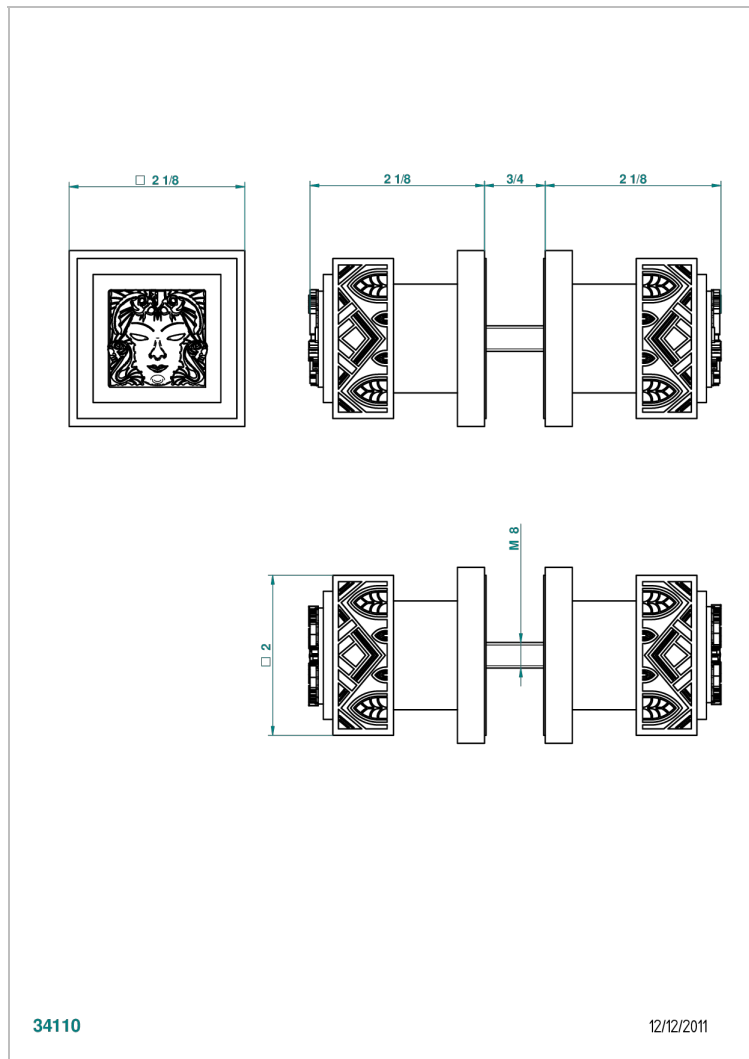

MASQUE DE FEMME LUNAIRE

A2R-638V

Pair of large door knobs

THG[®]
PARIS

CHARACTERISTIC

- Masque de Femme Lunaire
- Pair of large door knobs

AVAILABLE FINITIONS

Black ceram - D30
Matt chrome - C02
Matt gold - F07
Matt nickel (color finish) - C01
Polished chrome (color finish) - A02
Polished chrome / Polished gold (color finish) - G02