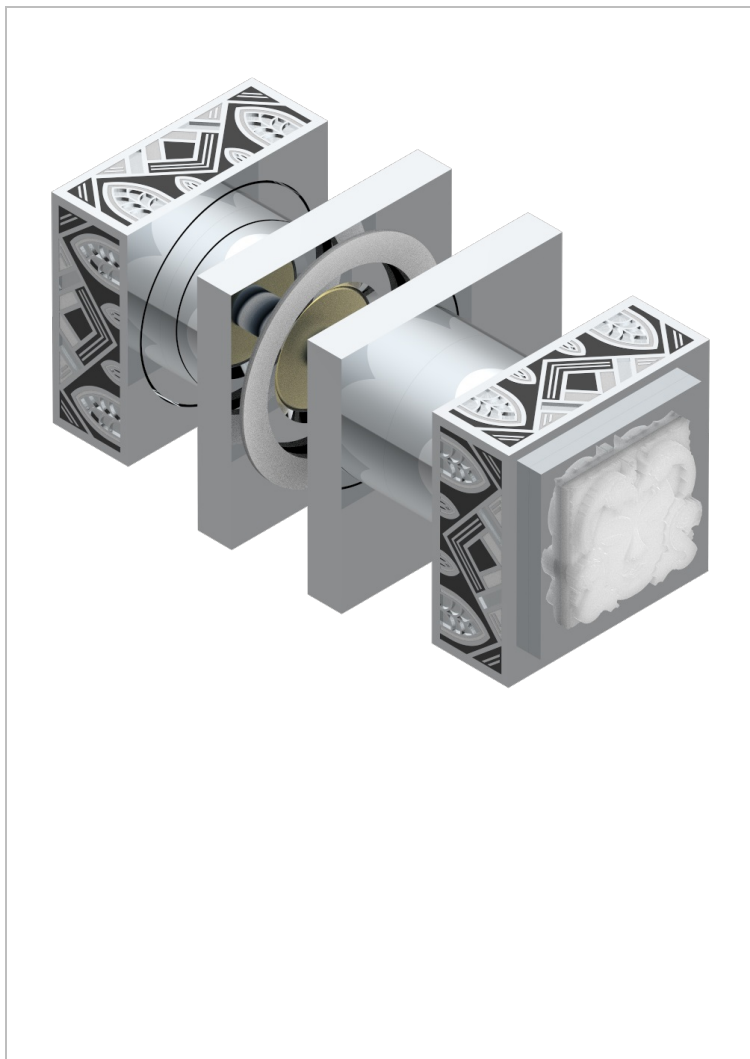

MASQUE DE FEMME LUNAIRE

A2R-638V

Pair of large door knobs

THG[®]
PARIS

CHARACTERISTIC

- Masque de Femme Lunaire
- Pair of large door knobs

AVAILABLE FINITIONS

Black ceram - D30
Matt chrome - C02
Matt gold - F07
Matt nickel (color finish) - C01
Polished chrome (color finish) - A02
Polished chrome / Polished gold (color finish) - G02

Polished gold (color finish) - F01
Polished nickel - B01
Soft gold - F30
Soft matt gold - F31