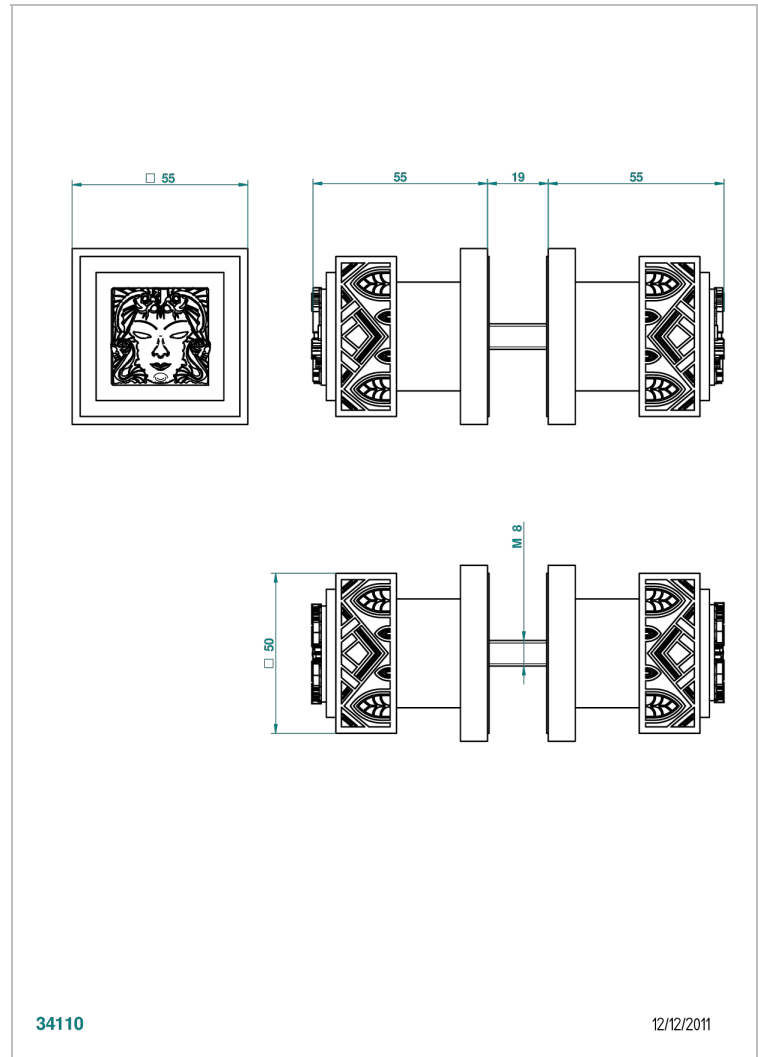

MASQUE DE FEMME LUNAIRE

A2R-638V

Pair of large door knobs

THG[®]
PARIS

34110

12/12/2011

CHARACTERISTIC

- Masque de Femme Lunaire
- Pair of large door knobs

AVAILABLE FINITIONS

Black ceram - D30
Matt chrome - C02
Matt gold - F07
Matt nickel (color finish) - C01
Polished chrome (color finish) - A02
Polished chrome / Polished gold (color finish) - G02

Polished gold (color finish) - F01
Polished nickel - B01
Soft gold - F30
Soft matt gold - F31