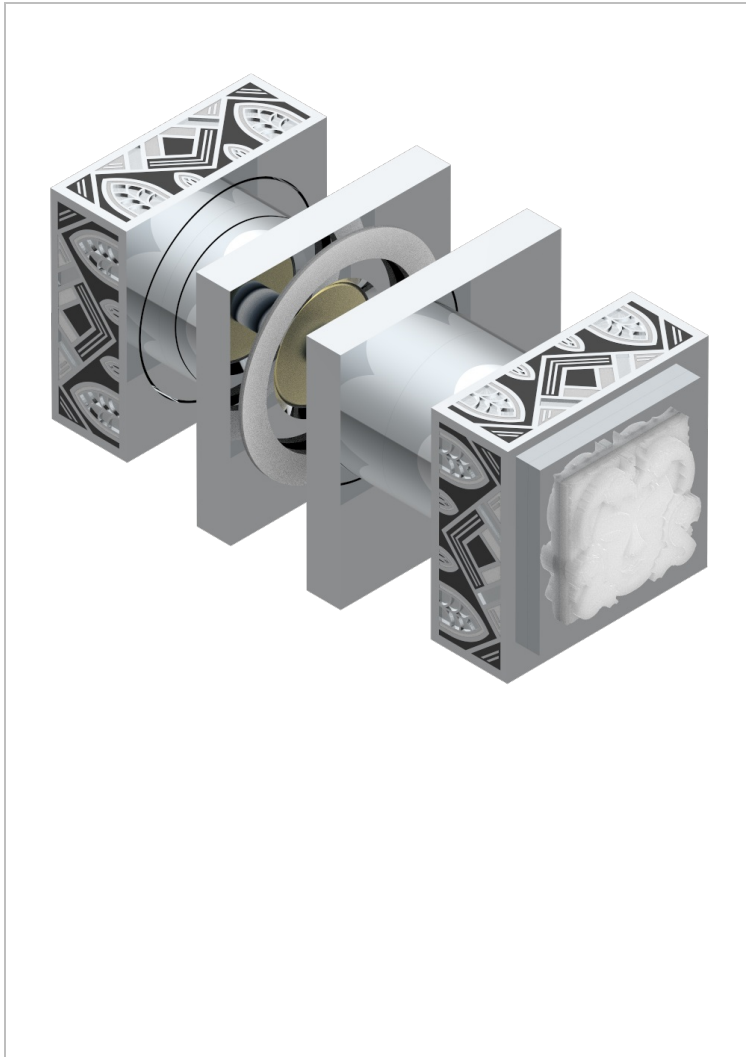

MASQUE DE FEMME LUNAIRE

A2R-638V

Pair of large door knobs

THG[®]
PARIS

34110

12/12/2011

CHARACTERISTIC

- Masque de Femme Lunaire
- Pair of large door knobs

AVAILABLE FINITIONS

Black ceram - D30
Matt chrome - C02
Matt gold - F07
Matt nickel (color finish) - C01
Polished chrome (color finish) - A02
Polished chrome / Polished gold (color finish) - G02

Polished gold (color finish) - F01
Polished nickel - B01
Soft gold - F30
Soft matt gold - F31