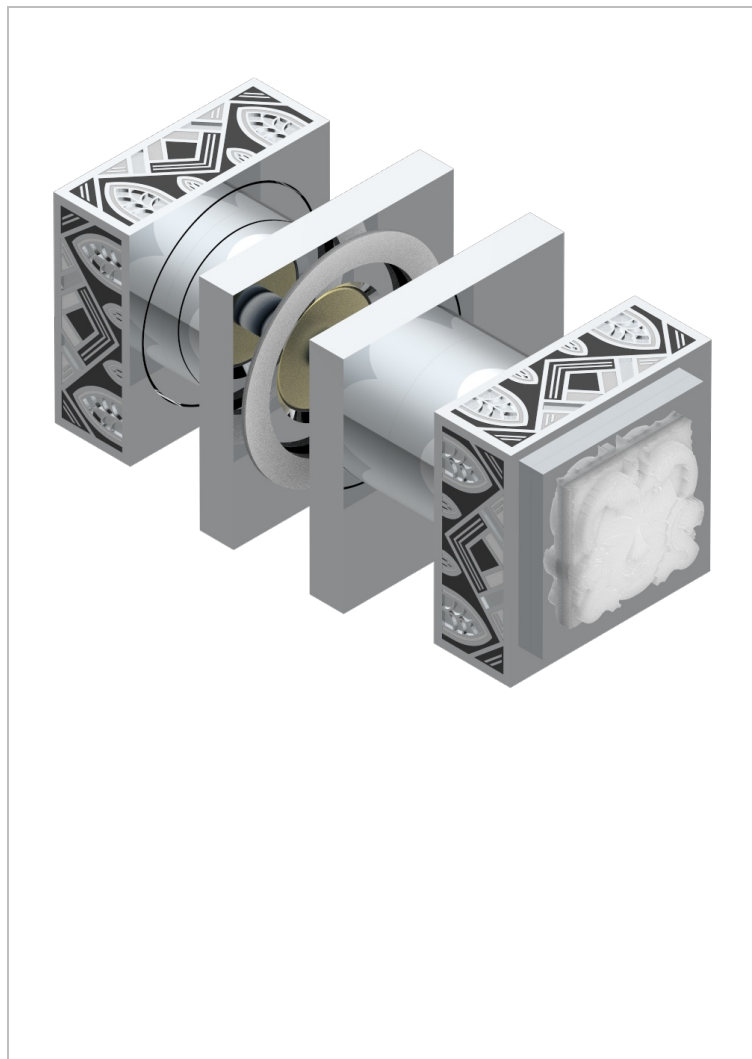

MASQUE DE FEMME LUNAIRE

A2R-638V

Pair of large door knobs

THG[®]
PARIS

CHARACTERISTIC

- Masque de Femme Lunaire
- Pair of large door knobs

AVAILABLE FINITIONS

Black ceram - D30
Matt chrome - C02
Matt gold - F07
Matt nickel (color finish) - C01
Polished chrome (color finish) - A02
Polished chrome / Polished gold (color finish) - G02

Polished gold (color finish) - F01
Polished nickel - B01
Soft gold - F30
Soft matt gold - F31