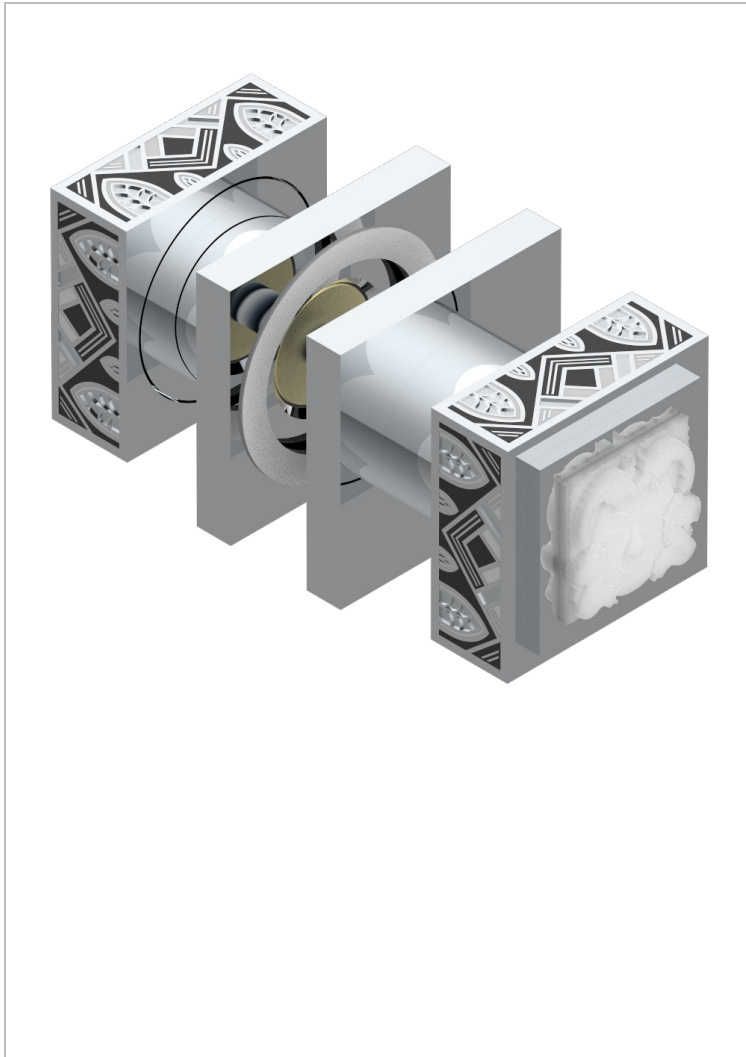

MASQUE DE FEMME LUNAIRE

A2R-638V

Pair of large door knobs

THG[®]
PARIS

CHARACTERISTIC

- Masque de Femme Lunaire
- Pair of large door knobs

AVAILABLE FINITIONS

Black ceram - D30
Matt chrome - C02
Matt gold - F07
Matt nickel (color finish) - C01
Polished chrome (color finish) - A02
Polished chrome / Polished gold (color finish) - G02

Polished gold (color finish) - F01
Polished nickel - B01
Soft gold - F30
Soft matt gold - F31