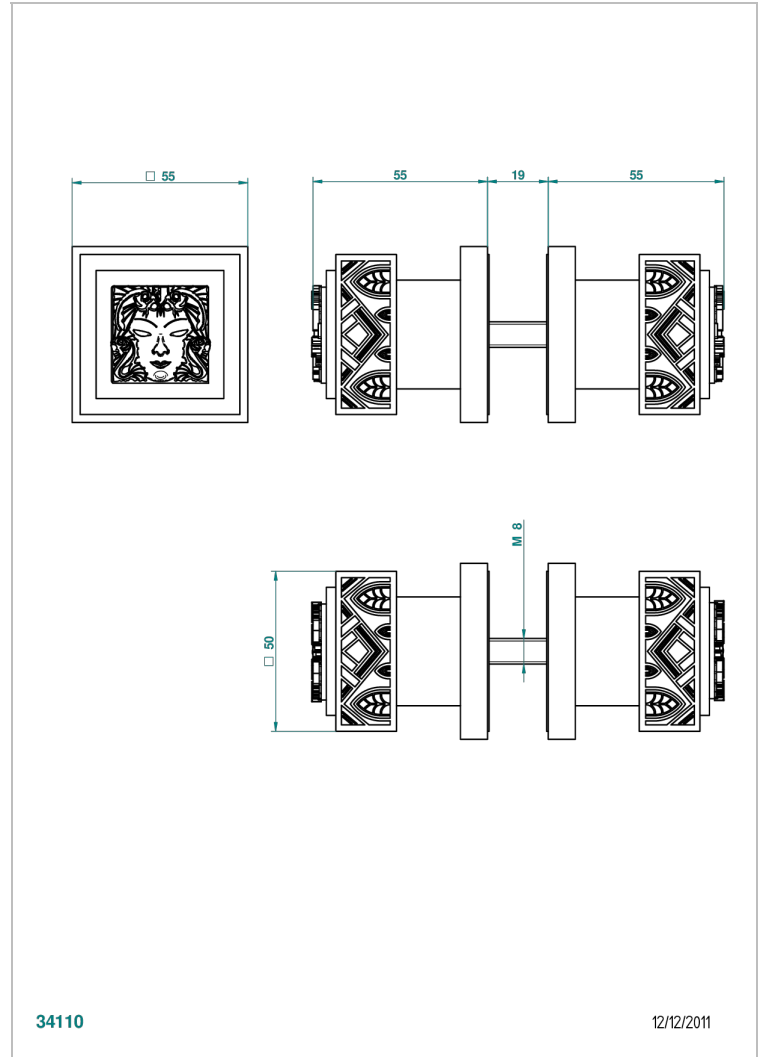

MASQUE DE FEMME LUNAIRE

A2R-638V

Pair of large door knobs

THG[®]
PARIS

CHARACTERISTIC

- Masque de Femme Lunaire
- Pair of large door knobs

AVAILABLE FINITIONS

Black ceram - D30
Matt chrome - C02
Matt gold - F07
Matt nickel (color finish) - C01
Polished chrome (color finish) - A02
Polished chrome / Polished gold (color finish) - G02