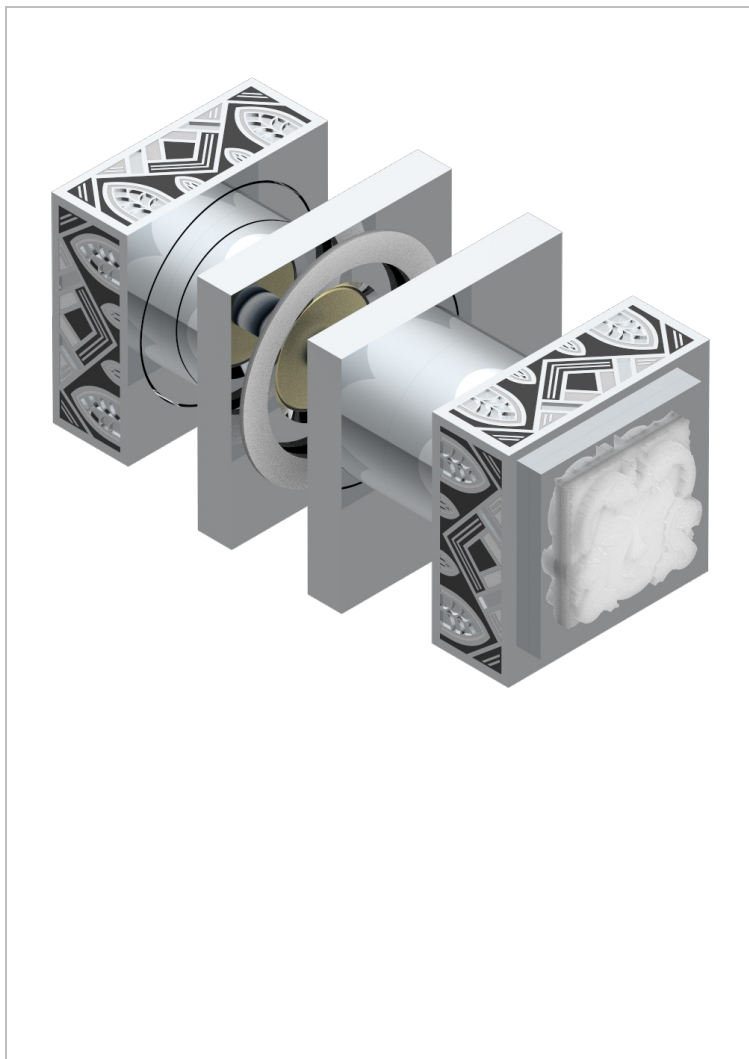

MASQUE DE FEMME LUNAIRE

A2R-638V

Pair of large door knobs

THG[®]
PARIS

34110

12/12/2011

CHARACTERISTIC

- Masque de Femme Lunaire
- Pair of large door knobs

AVAILABLE FINITIONS

Black ceram - D30
Matt chrome - C02
Matt gold - F07
Matt nickel (color finish) - C01
Polished chrome (color finish) - A02
Polished chrome / Polished gold (color finish) - G02

Polished gold (color finish) - F01
Polished nickel - B01
Soft gold - F30
Soft matt gold - F31