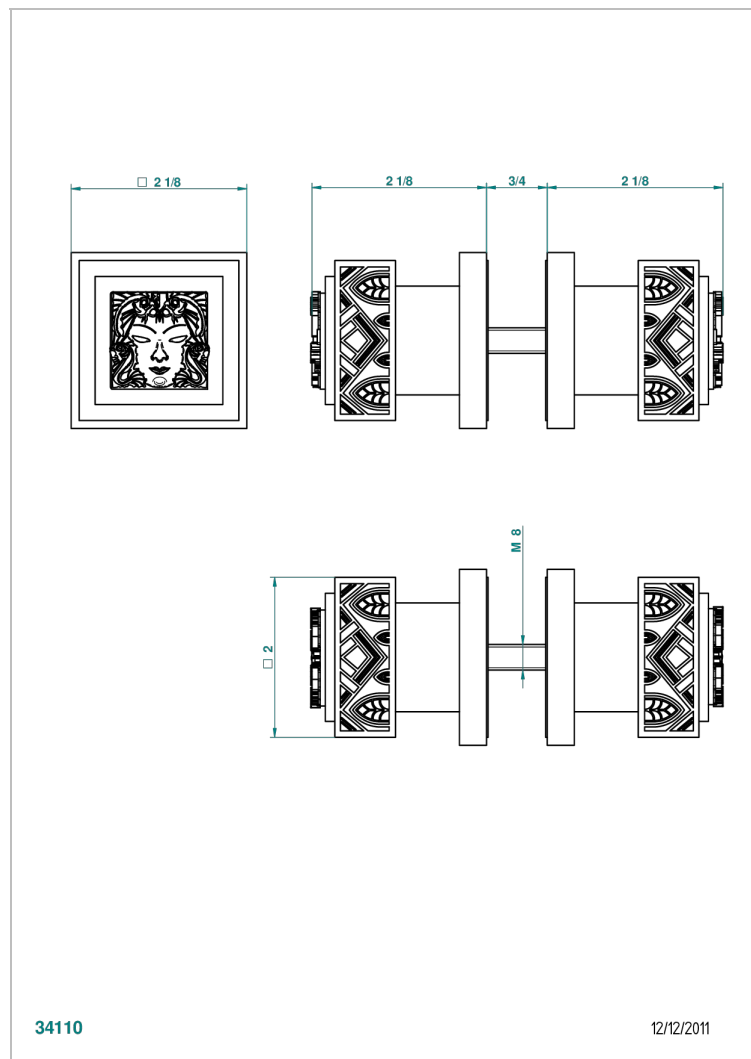

MASQUE DE FEMME LUNAIRE

A2R-638V

Pair of large door knobs

THG[®]
PARIS

34110

12/12/2011

CHARACTERISTIC

- Masque de Femme Lunaire
- Pair of large door knobs