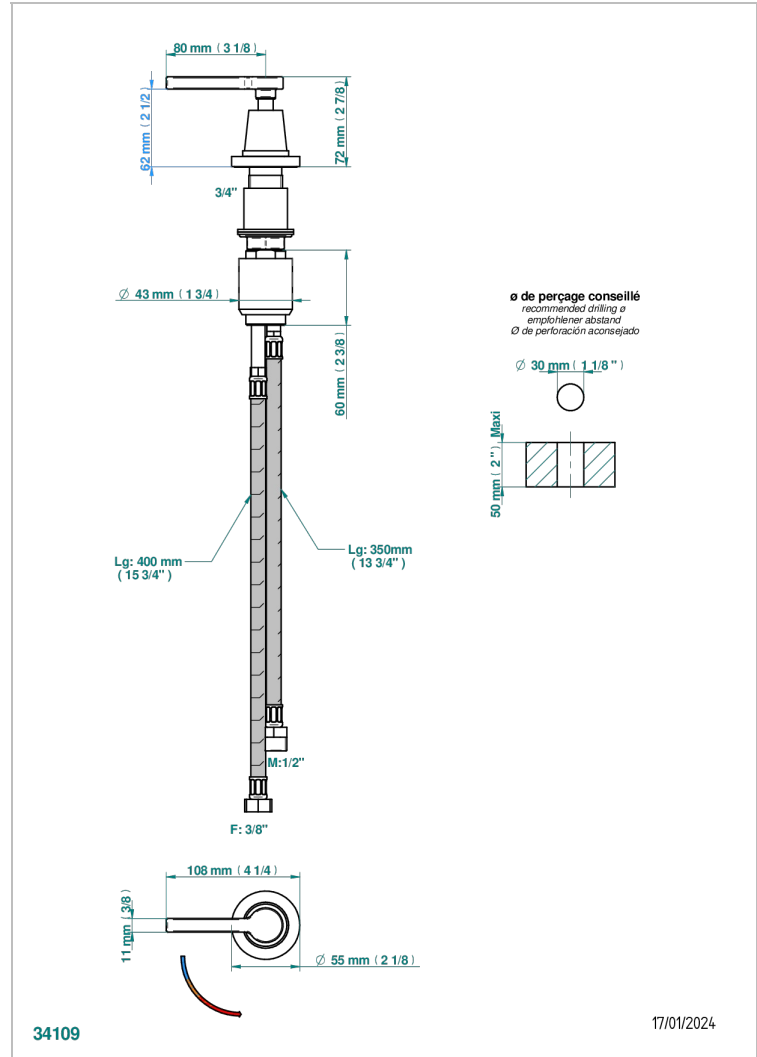

SPIRIT WITH LEVER HANDLES

G58-6532

Rim mounted ceramic mixer with progressive cartridge

CHARACTERISTIC

- ACS : 22ACCLY009

STANDARDS

AVAILABLE FINITIONS

Black ceram - D30