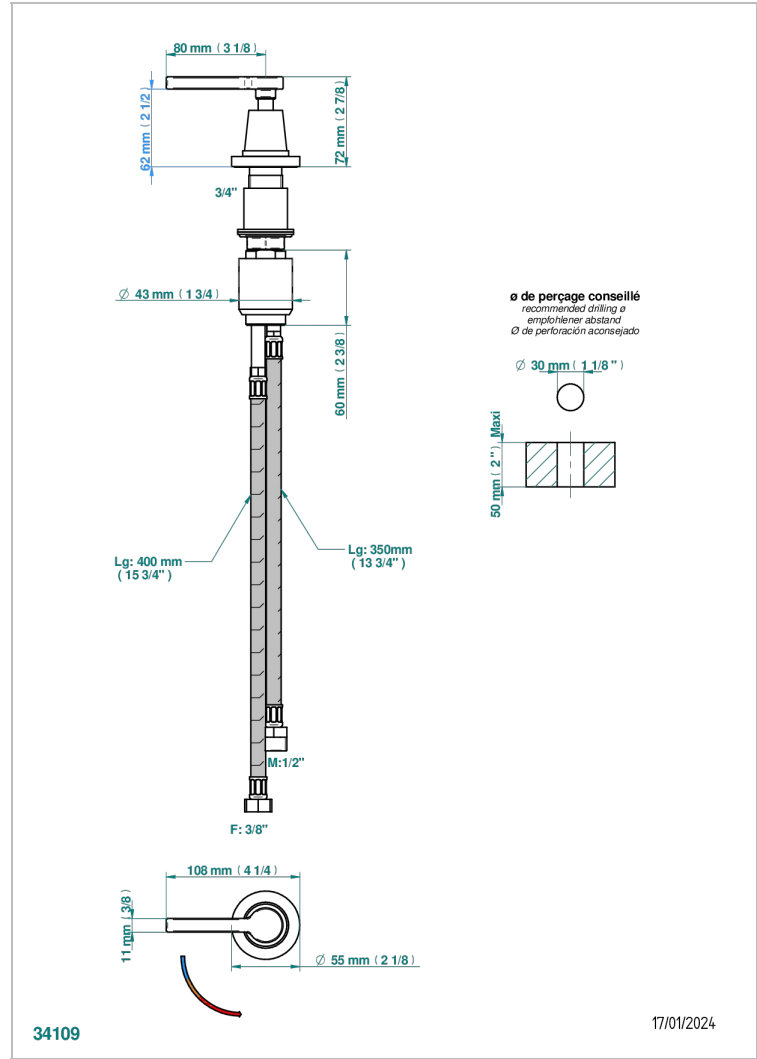

# SPIRIT WITH LEVER

G58-6532

Rim mounted ceramic mixer with progressive cartridge

## CHARACTERISTIC

- ACS : 22ACCLY009