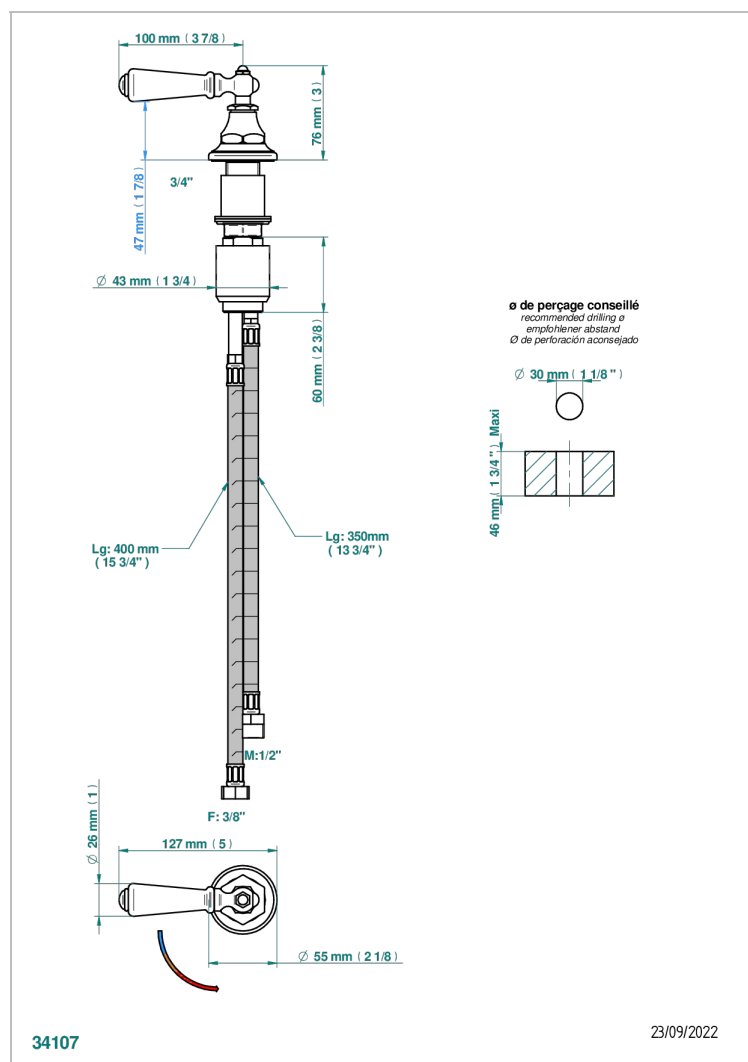

CHARLESTON WITH LEVER HANDLES

G75-6532

Rim mounted ceramic mixer with progressive cartridge

CHARACTERISTIC

- ACS : 22ACCLY009

STANDARDS

AVAILABLE FINITIONS

Black ceram - D30
Blush PVD - H62
Brass color PVD - H49
Brown bronze color PVD - F33
Chrome polished - A02
Chrome polished / gold polished - G02