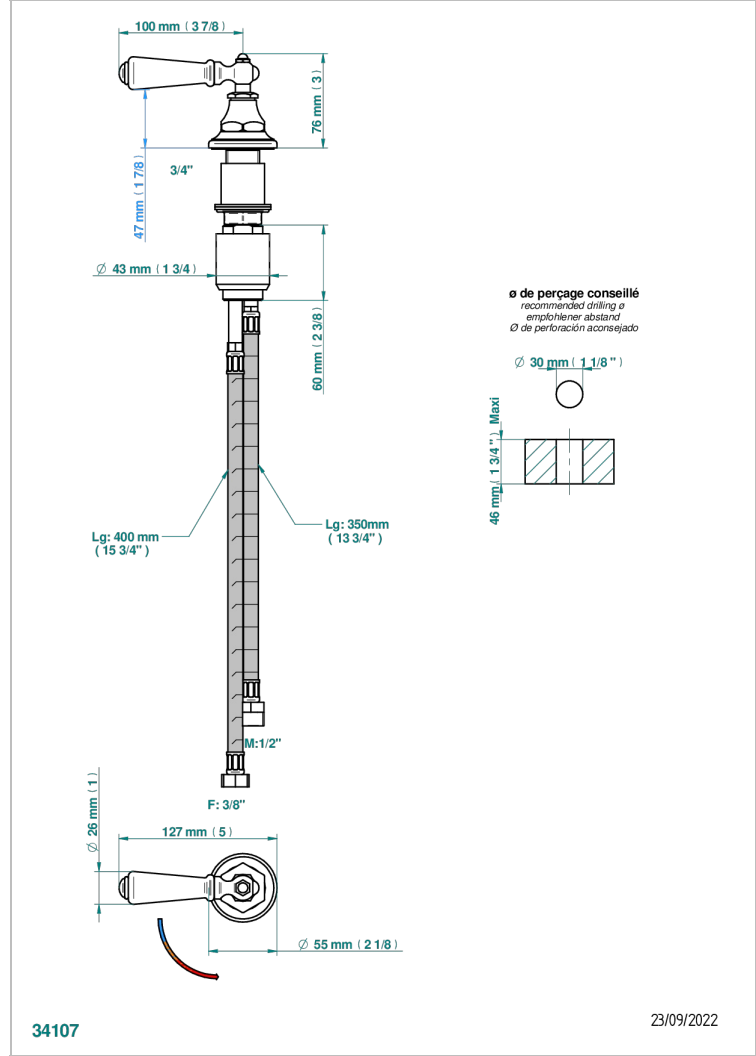

# CHARLESTON WITH LEVER

G75-6532

Rim mounted ceramic mixer with progressive cartridge

34107

23/09/2022

## 特色

- ACS : 22ACCLY009