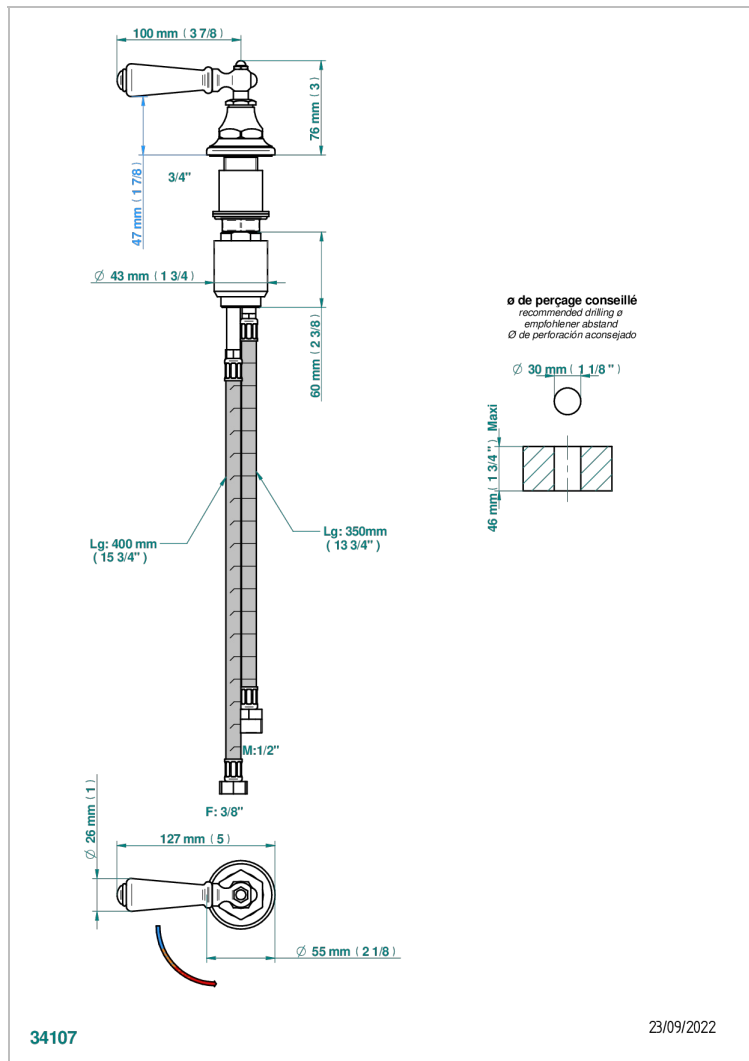

# BROADWAY WITH WHITE PORCELAIN LEVER HANDLES

A04-6532

Rim mounted ceramic mixer with progressive cartridge

## CHARACTERISTIC

- ACS : 22ACCLY009