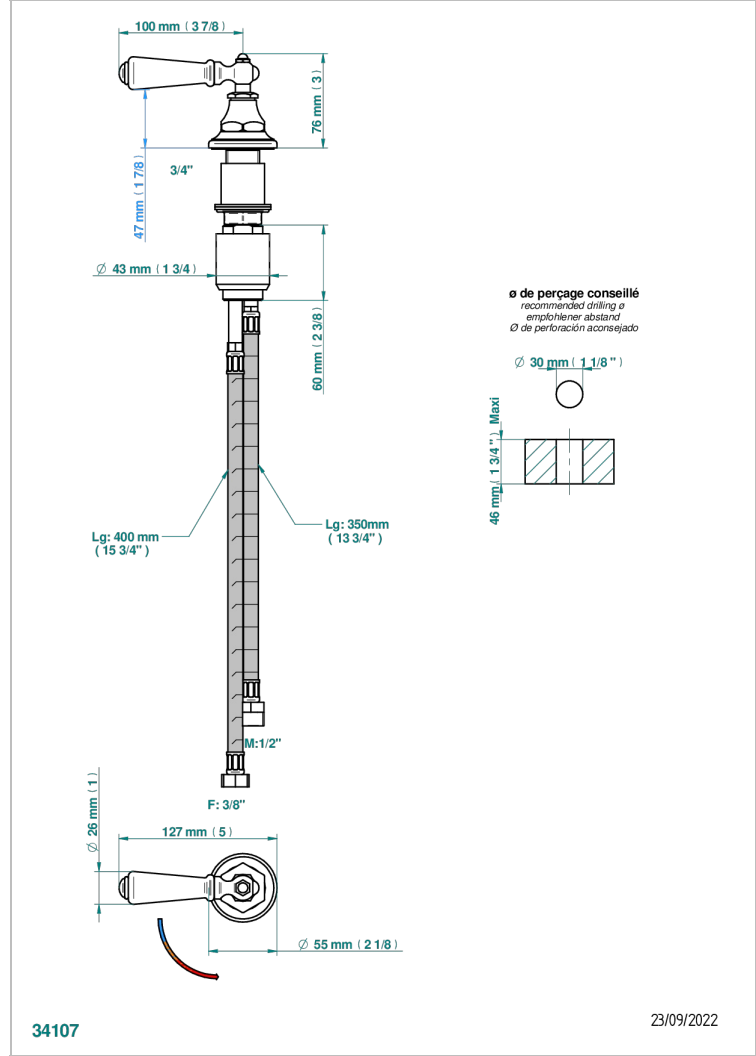

BROADWAY WITH LEVER

A04-6532

Rim mounted ceramic mixer with progressive cartridge

CHARACTERISTIC

- ACS : 22ACCLY009

STANDARDS

AVAILABLE FINITIONS

Antique nickel - H28
Black ceram - D30
Blush PVD - H62
Brass color PVD - H49
Brown bronze color PVD - F33
Gold color PVD - H52