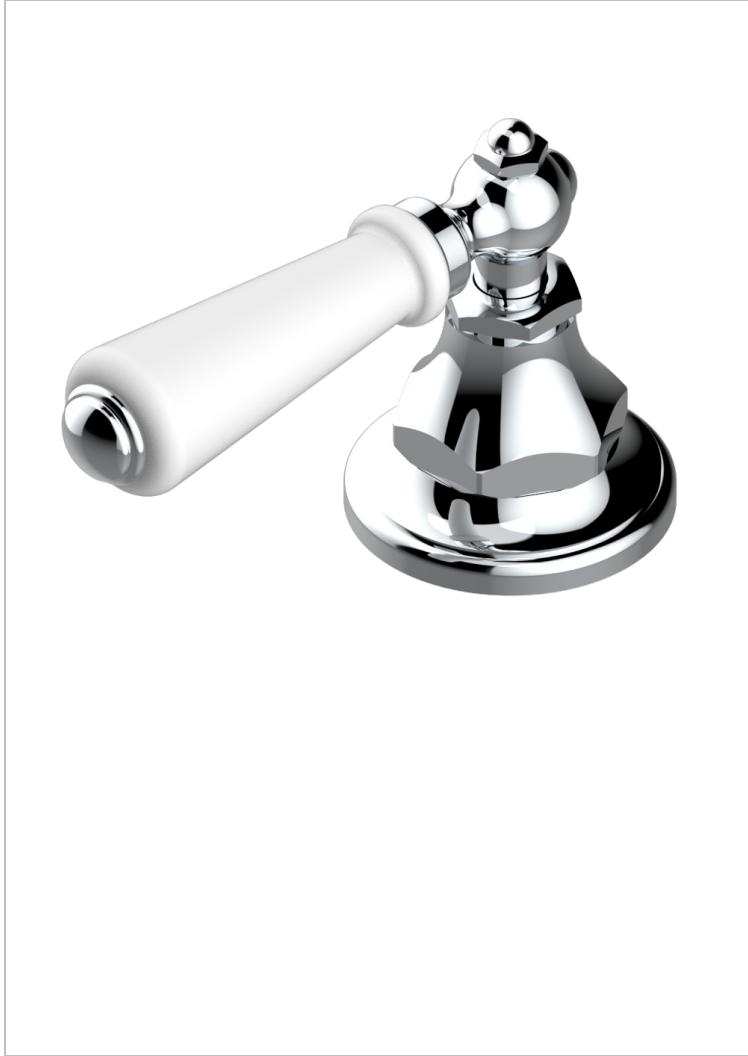

BROADWAY WITH LEVER

A04-6532

Rim mounted ceramic mixer with progressive cartridge

CHARACTERISTIC

- ACS : 22ACCLY009

STANDARDS

AVAILABLE FINITIONS

- Antique nickel - H28
- Black ceram - D30
- Blush PVD - H62
- Brass color PVD - H49
- Brown bronze color PVD - F33
- Gold color PVD - H52

- Natural smoked Brass - A13
- Nickel color PVD - H55
- Polished chrome (color finish) - A02
- Polished chrome / Polished gold (color finish) - G02
- Polished gold (color finish) - F01
- Polished nickel - B01