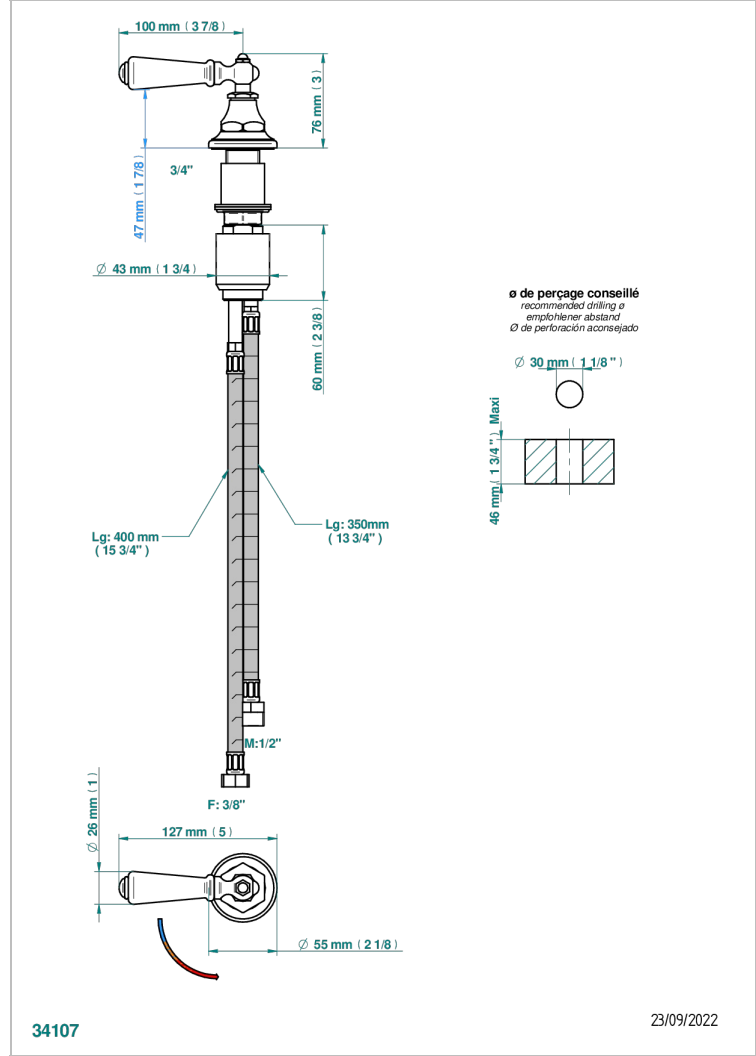

BROADWAY WITH LEVER

A04-6532

Rim mounted ceramic mixer with progressive cartridge

CHARACTERISTIC

- ACS : 22ACCLY009

STANDARDS

AVAILABLE FINITIONS

- Antique nickel - H28
- Black ceram - D30
- Blush PVD - H62
- Brass color PVD - H49
- Brown bronze color PVD - F33
- Gold color PVD - H52