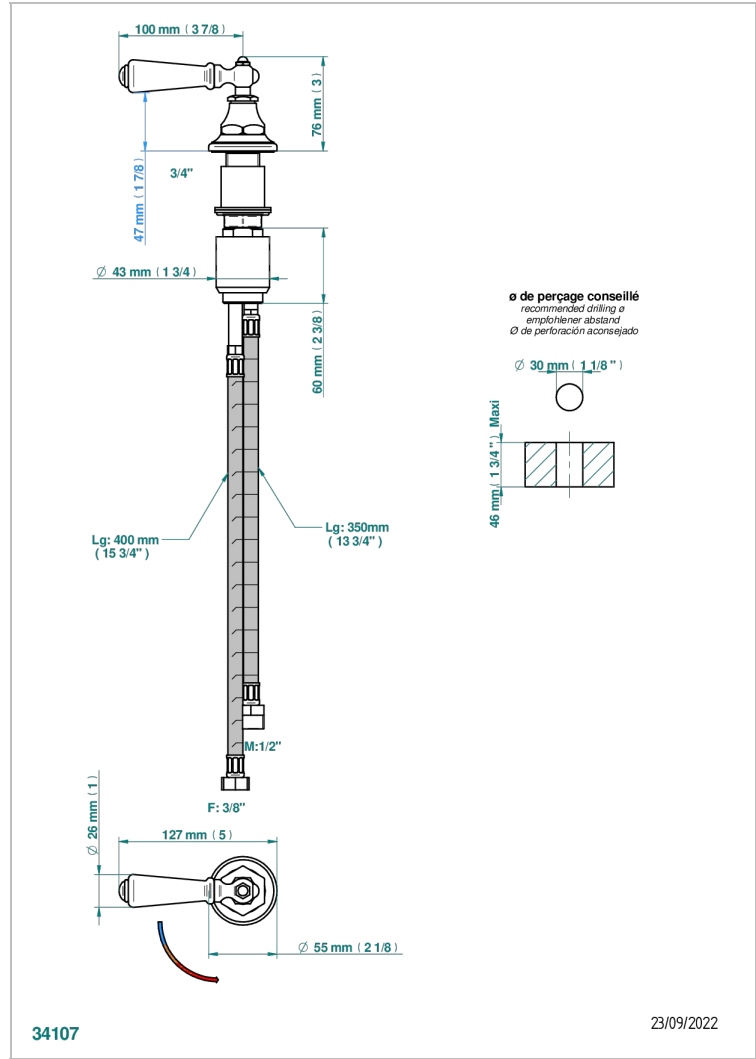

BROADWAY WITH LEVER

A04-6532

Rim mounted ceramic mixer with progressive cartridge

特色

- ACS : 22ACCLY009

标准

可选饰面

Black ceram - D30
Blush PVD - H62
Graphite PVD - H64
Matt Umber PVD - H67
Matt blush PVD - H60
Matt graphite PVD - H65