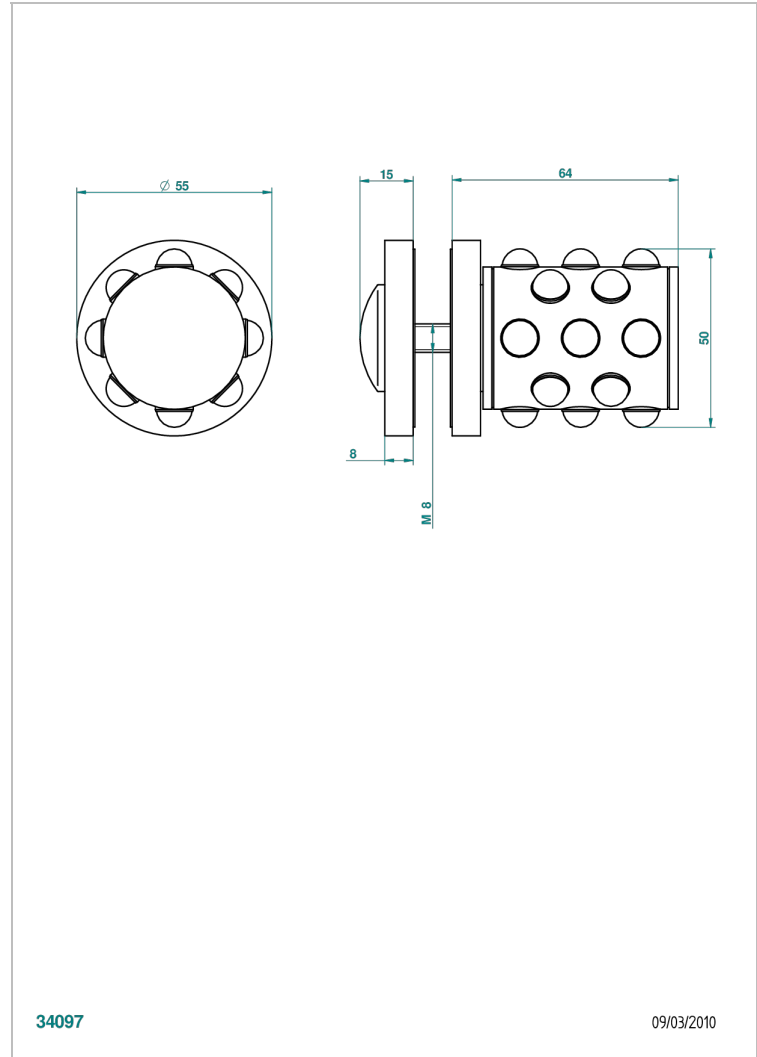

MOSSI CLEAR CRYSTAL

A2N-639V

Large knob

THG[®]
PARIS

34097

09/03/2010

CHARACTERISTIC

- Mossi Clear crystal
- Large knob