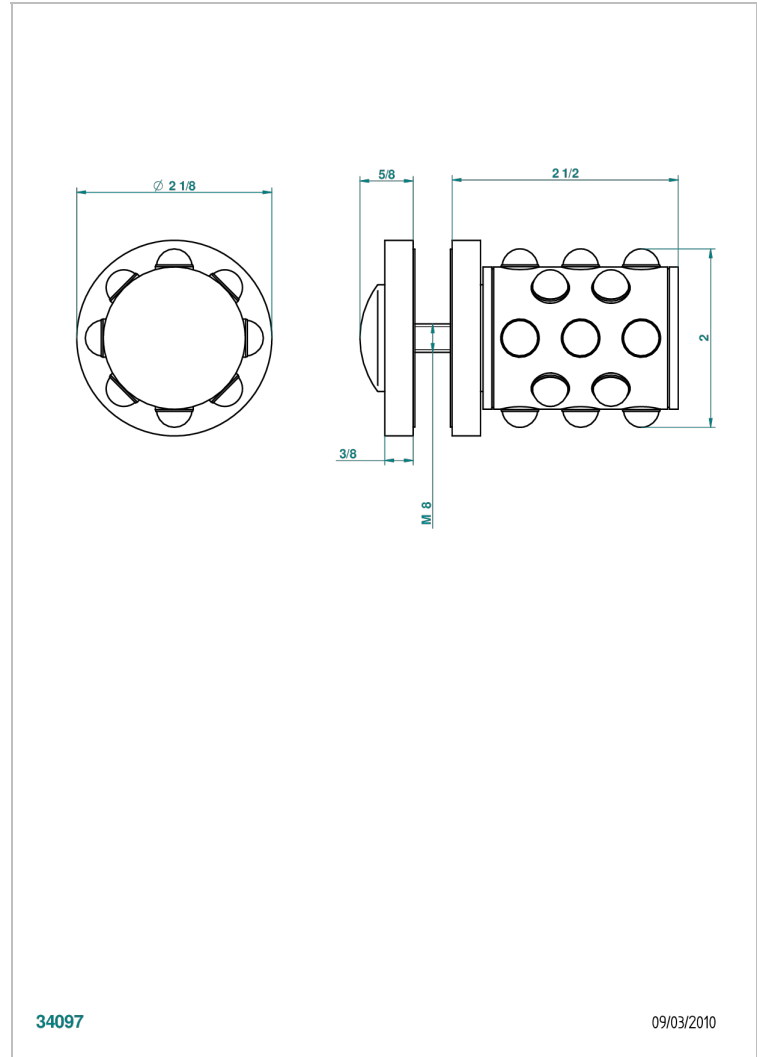

# MOSSI CLEAR CRYSTAL

A2N-639V

Large knob

THG<sup>®</sup>  
PARIS

34097

09/03/2010

## CHARACTERISTIC

- Mossi Clear crystal
- Large knob