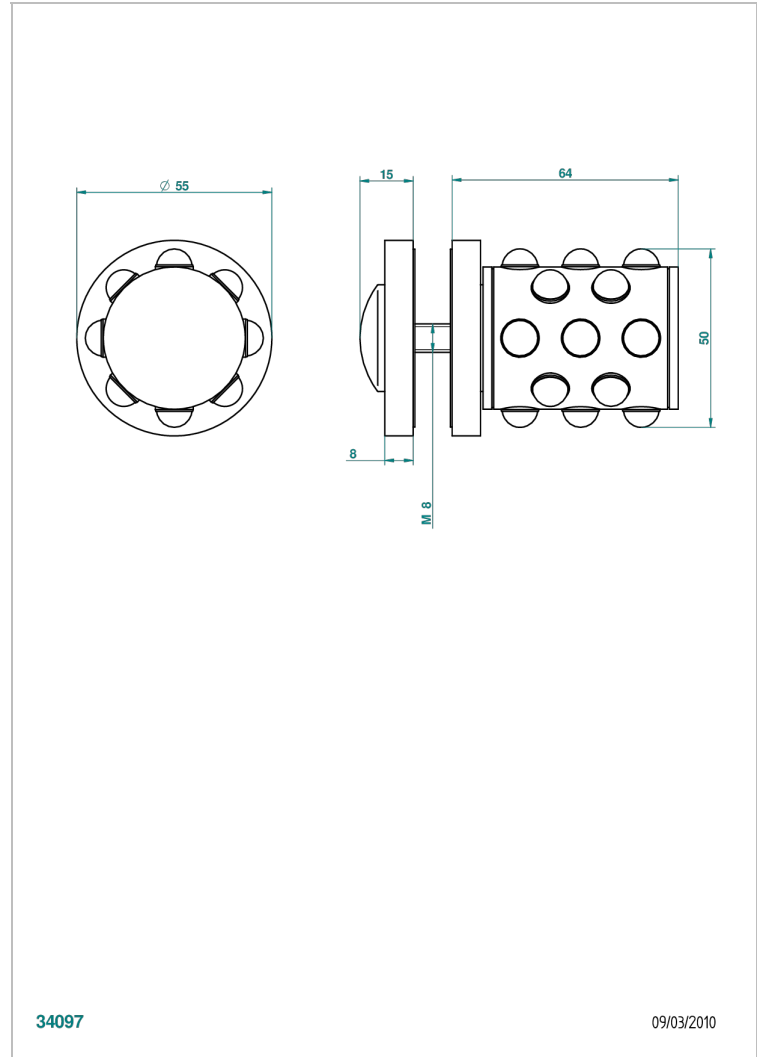

MOSSI CLEAR CRYSTAL

A2N-639V

Large door knob

THG[®]
PARIS

CHARACTERISTIC

- Mossi Clear crystal
- Large door knob

AVAILABLE FINITIONS

Antique nickel - H28
Black ceram - D30
Blush PVD - H62
Brass color PVD - H49
Brown bronze color PVD - F33
Gold color PVD - H52