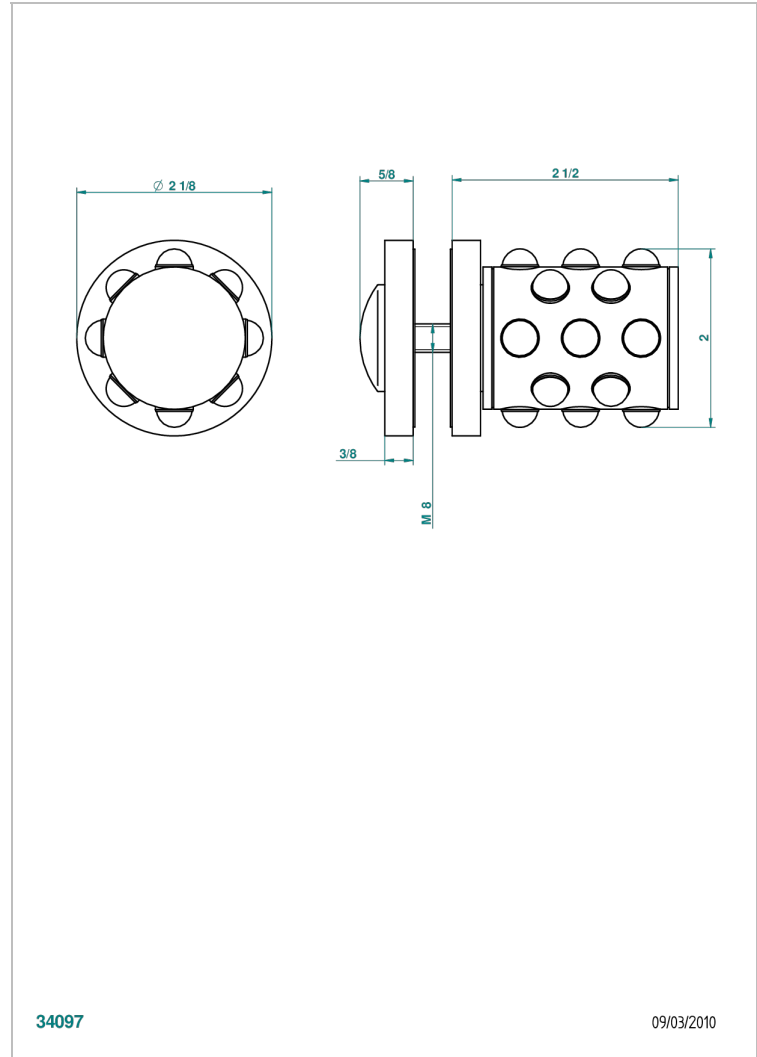

MOSSI CLEAR CRYSTAL

A2N-639V

Large door knob

THG[®]
PARIS

34097

09/03/2010

CHARACTERISTIC

- Mossi Clear crystal
- Large door knob