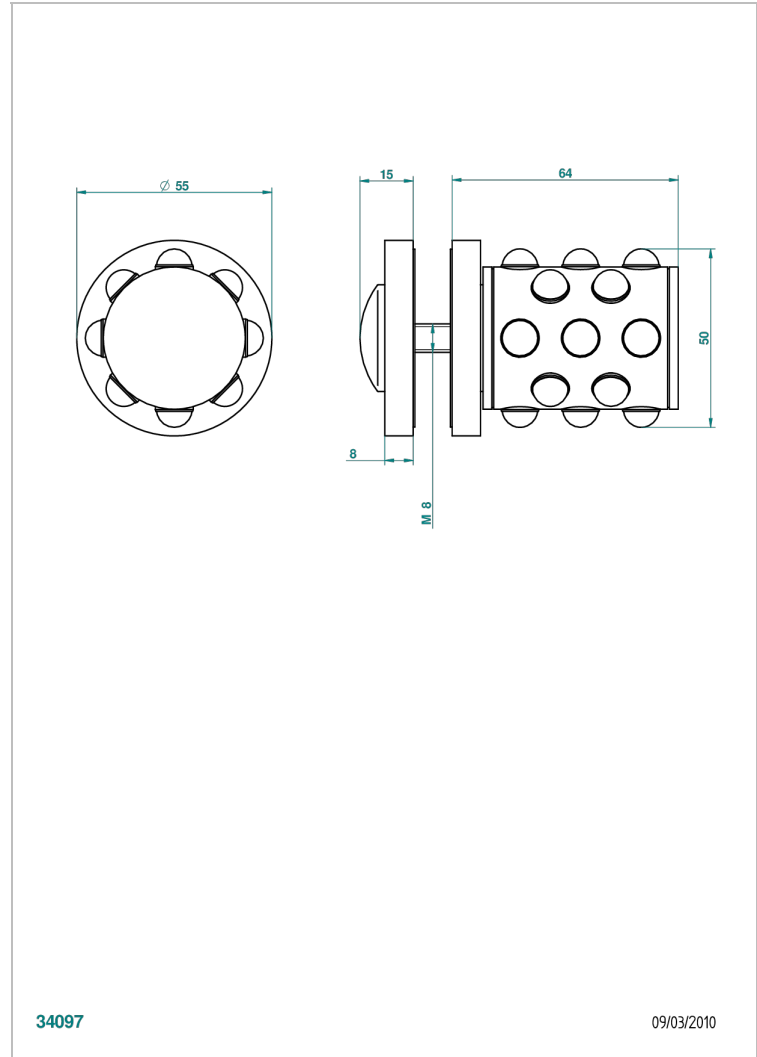

# MOSSI CLEAR CRYSTAL

A2N-639V

Large door knob

THG<sup>®</sup>  
PARIS

34097

09/03/2010

## CHARACTERISTIC

- Mossi Clear crystal
- Large door knob