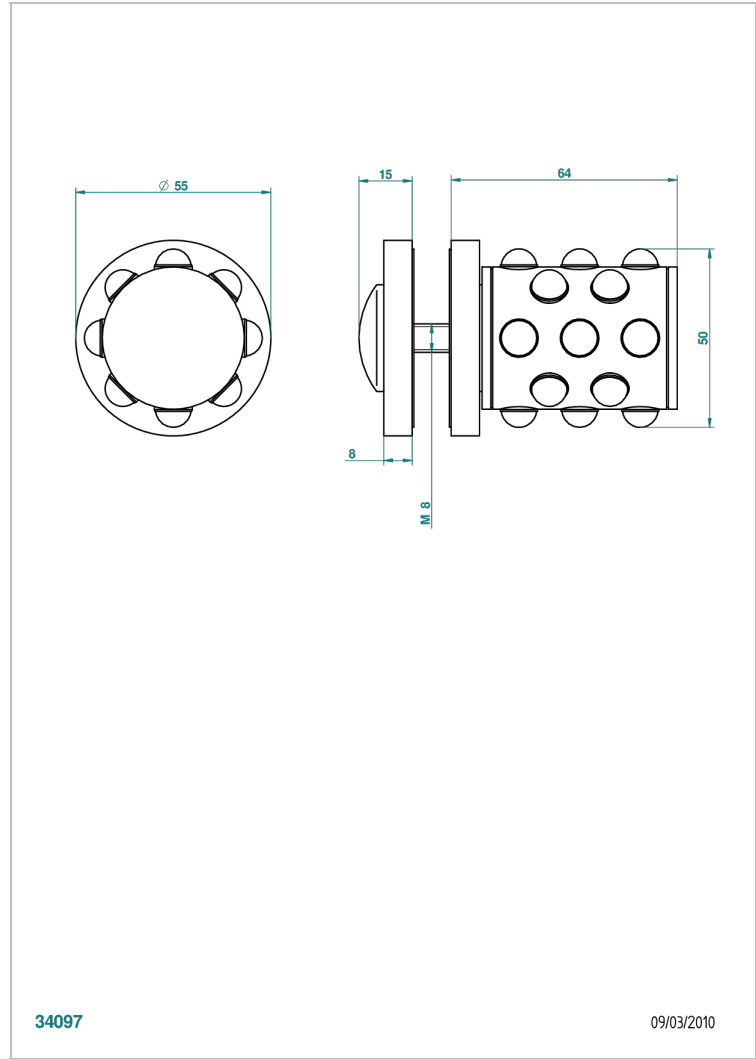

# MOSSI CLEAR CRYSTAL

A2N-639V

Large door knob

THG<sup>®</sup>  
PARIS

34097

09/03/2010

## CHARACTERISTIC

- Mossi Clear crystal
- Large door knob