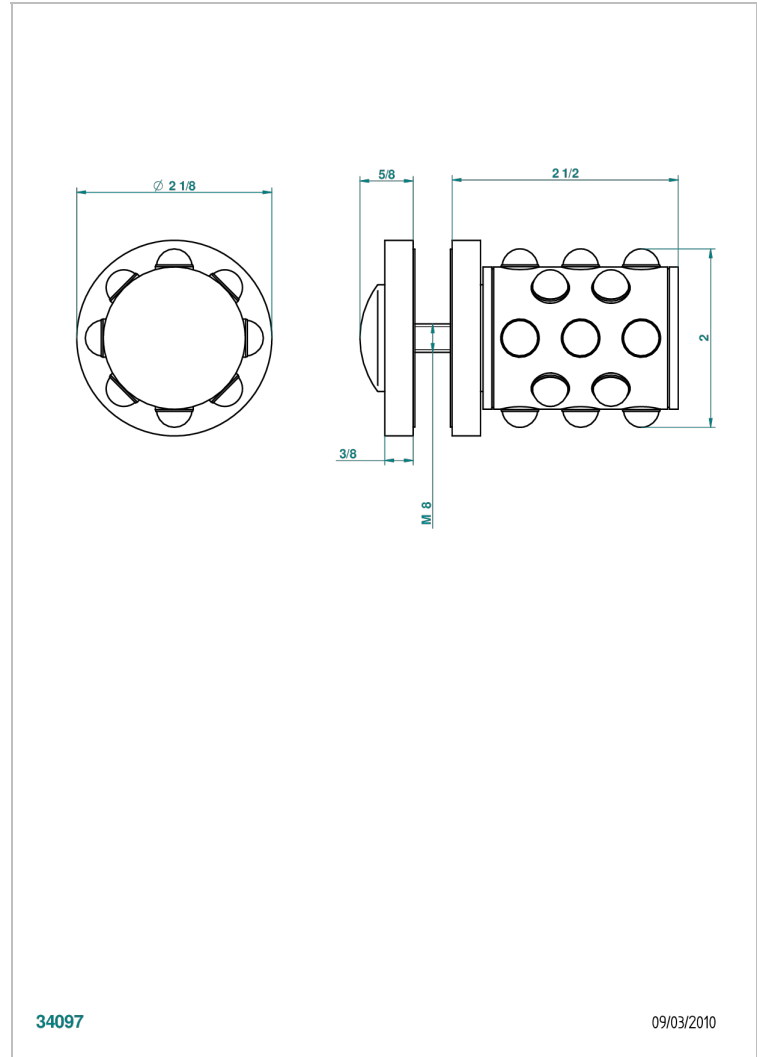

MOSSI CLEAR CRYSTAL

A2N-639V

Large door knob

THG[®]
PARIS

CHARACTERISTIC

- Mossi Clear crystal
- Large door knob

AVAILABLE FINITIONS

Antique nickel - H28
Black ceram - D30
Blush PVD - H62
Brass color PVD - H49
Brown bronze color PVD - F33
Gold color PVD - H52