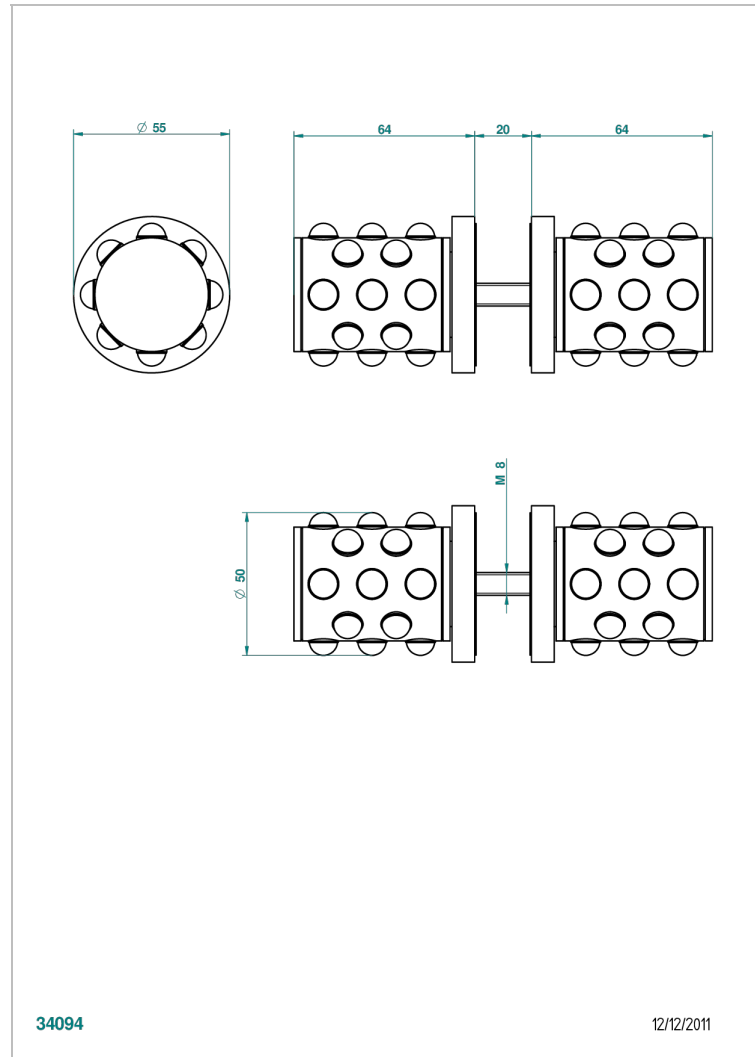

MOSSI CLEAR CRYSTAL

A2N-638V

Pair of large knobs

THG[®]
PARIS

34094

12/12/2011

CHARACTERISTIC

- Mossi Clear crystal
- Pair of large knobs