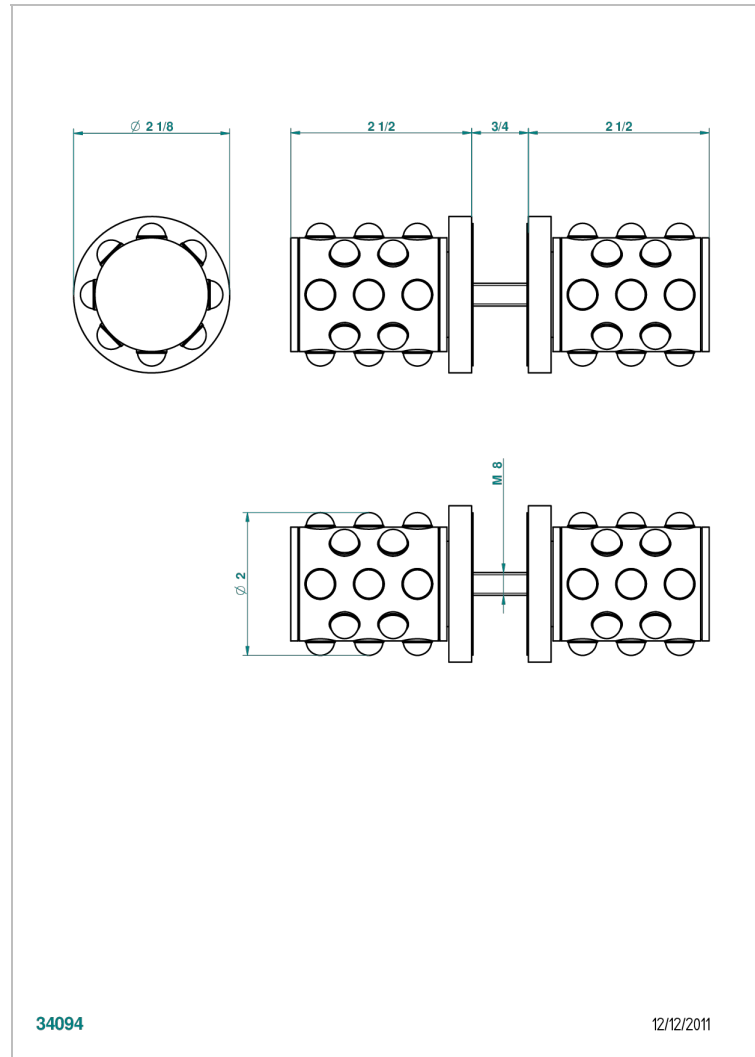

# MOSSI CLEAR CRYSTAL

A2N-638V

Pair of large knobs

THG<sup>®</sup>  
PARIS

34094

12/12/2011

## CHARACTERISTIC

- Mossi Clear crystal
- Pair of large knobs