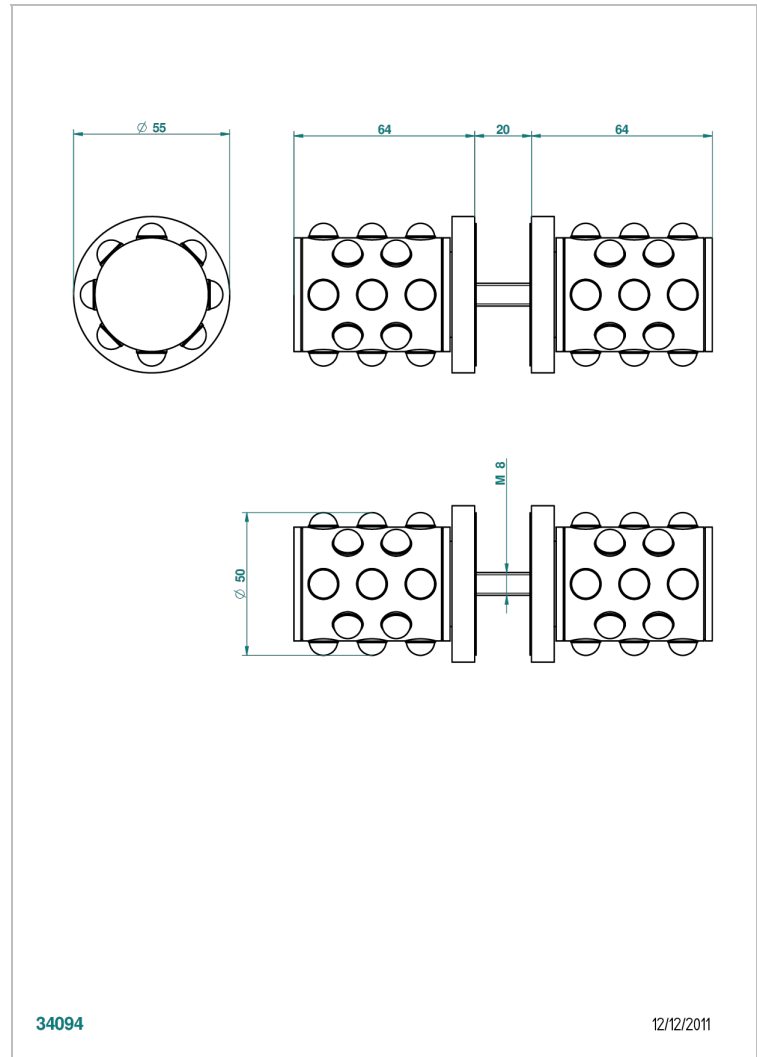

MOSSI CLEAR CRYSTAL

A2N-638V

Pair of large door knobs

THG[®]
PARIS

CHARACTERISTIC

- Mossi Clear crystal
- Pair of large door knobs

AVAILABLE FINITIONS

Antique nickel - H28
Black ceram - D30
Blush PVD - H62
Brass color PVD - H49
Brown bronze color PVD - F33
Gold color PVD - H52

Nickel color PVD - H55
Polished chrome (color finish) - A02
Polished chrome / Polished gold (color finish) - G02
Polished gold (color finish) - F01
Polished nickel - B01
Soft gold - F30

Soft matt gold - F31
Umber PVD - H66
Varnished matt antique red copper (color finish) - H07