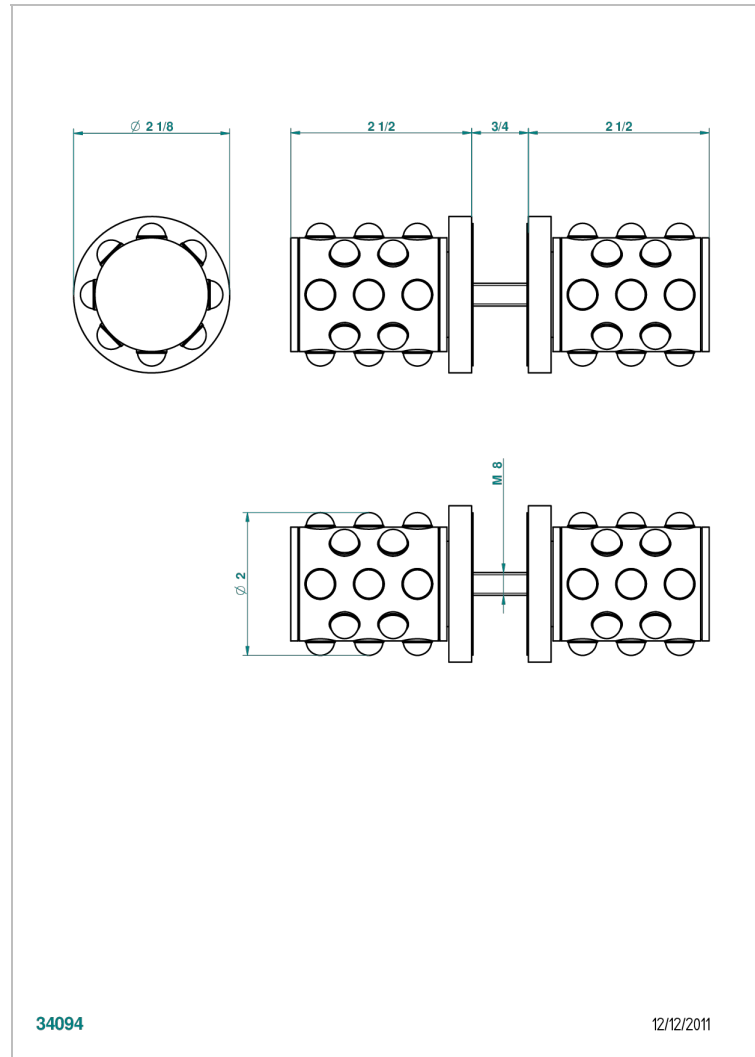

MOSSI CLEAR CRYSTAL

A2N-638V

Pair of large door knobs

THG[®]
PARIS

CHARACTERISTIC

- Mossi Clear crystal
- Pair of large door knobs

AVAILABLE FINITIONS

Antique nickel - H28
Black ceram - D30
Blush PVD - H62
Brass color PVD - H49
Brown bronze color PVD - F33
Gold color PVD - H52