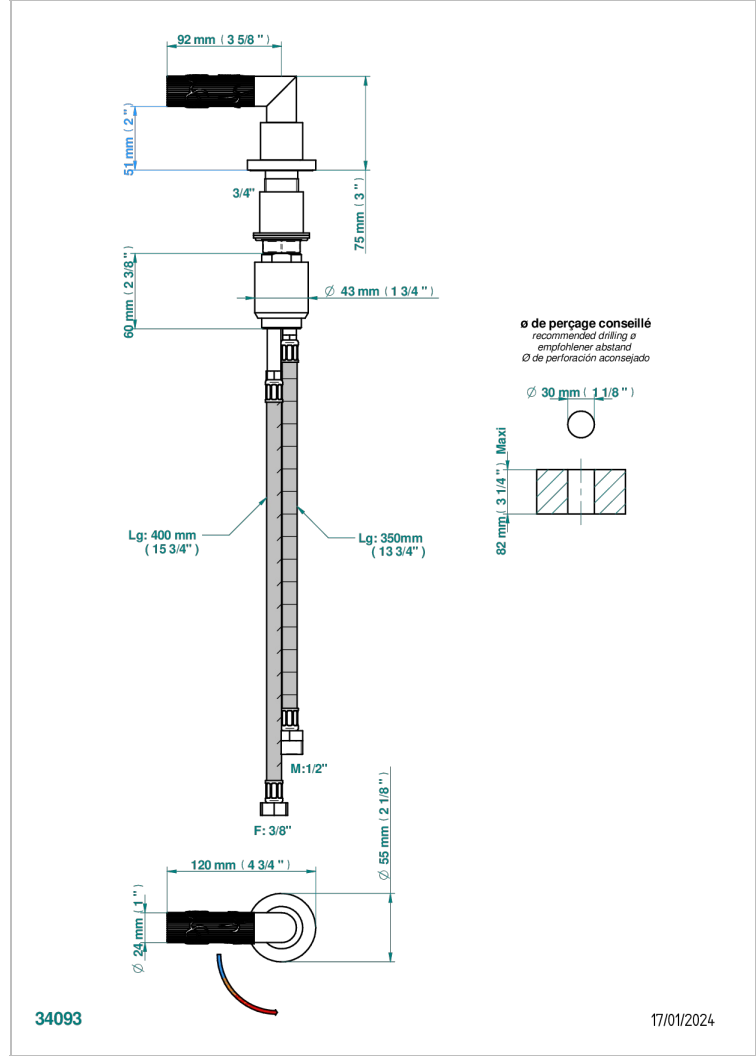

BAMBOU CLEAR CRYSTAL

A35-6532

Rim mounted ceramic mixer with progressive cartridge

CHARACTERISTIC

- ACS : 22ACCLY009

STANDARDS

AVAILABLE FINITIONS

- Antique nickel - H28
- Black ceram - D30
- Blush PVD - H62
- Brass color PVD - H49
- Brown bronze color PVD - F33
- Gold color PVD - H52

- Nickel color PVD - H55
- Polished chrome (color finish) - A02
- Polished chrome / Polished gold (color finish) - G02
- Polished gold (color finish) - F01
- Polished nickel - B01
- Soft gold - F30

- Soft matt gold - F31
- Umber PVD - H66
- Varnished matt antique red copper (color finish) - H07