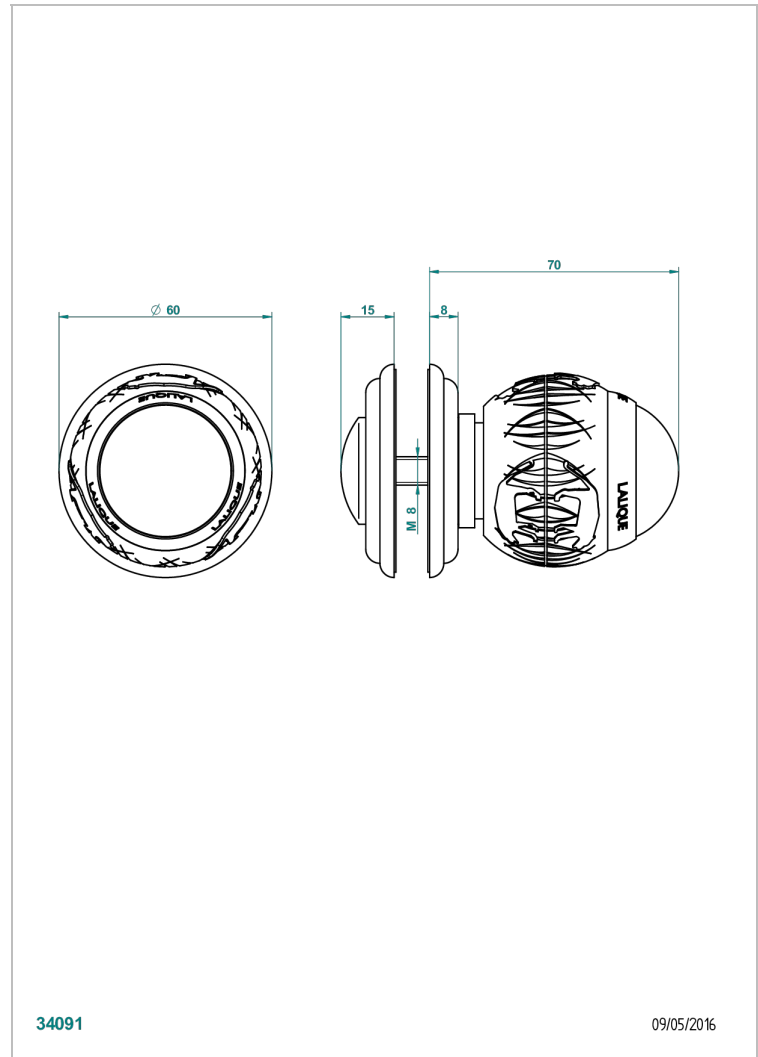

PANTHERE BLACK CRYSTAL

A2K-639V

Large door knob

THG[®]
PARIS

34091

09/05/2016

CHARACTERISTIC

- Panthere Black crystal
- Large door knob