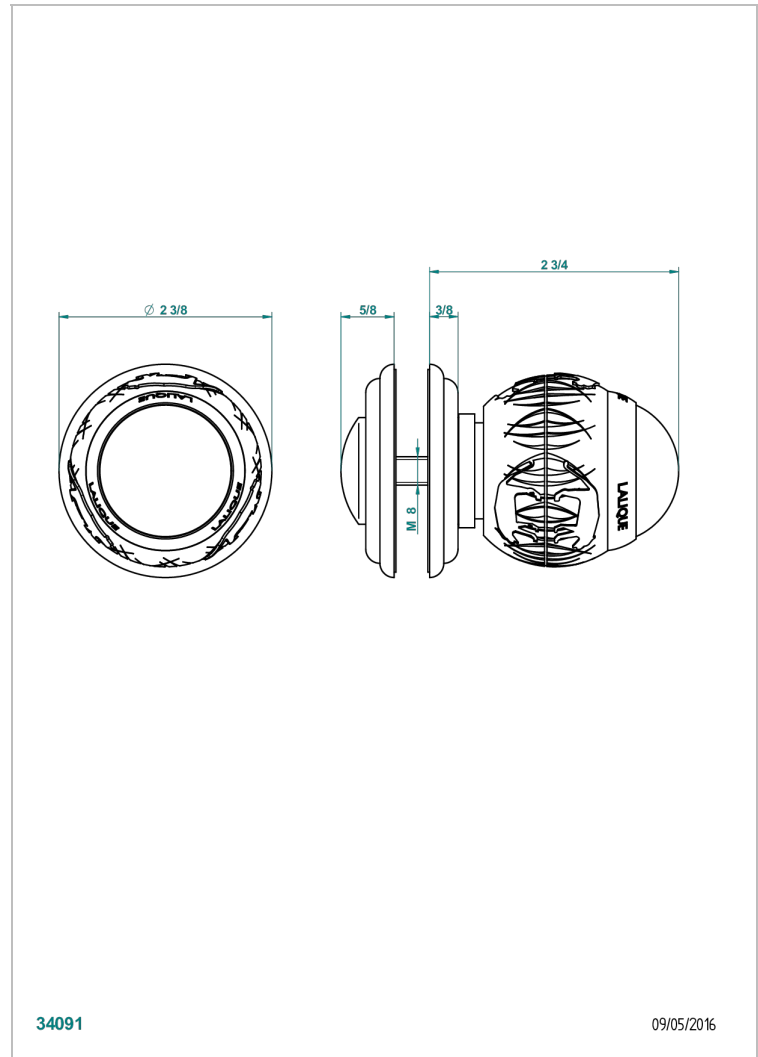

PANTHERE BLACK CRYSTAL

A2K-639V

Large door knob

THG[®]
PARIS

34091

09/05/2016

CHARACTERISTIC

- Panthère Black crystal
- Large door knob