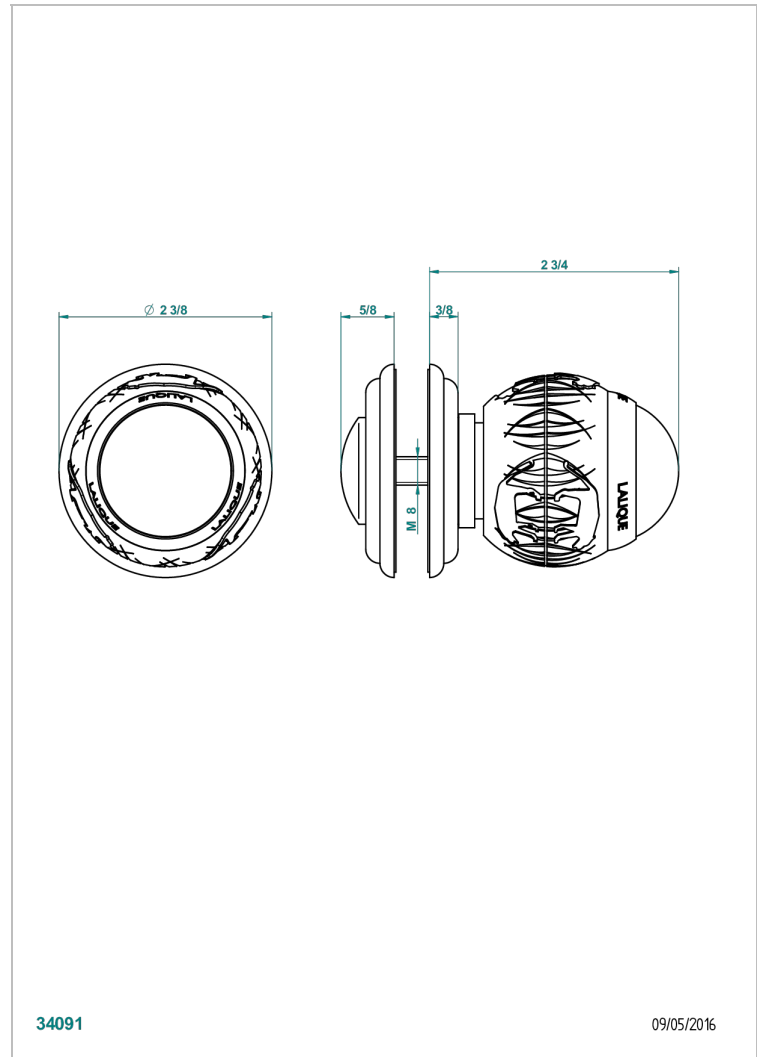

# PANTHERE BLACK CRYSTAL

A2K-639V

Large door knob

THG<sup>®</sup>  
PARIS

## CHARACTERISTIC

- Panthère Black crystal
- Large door knob