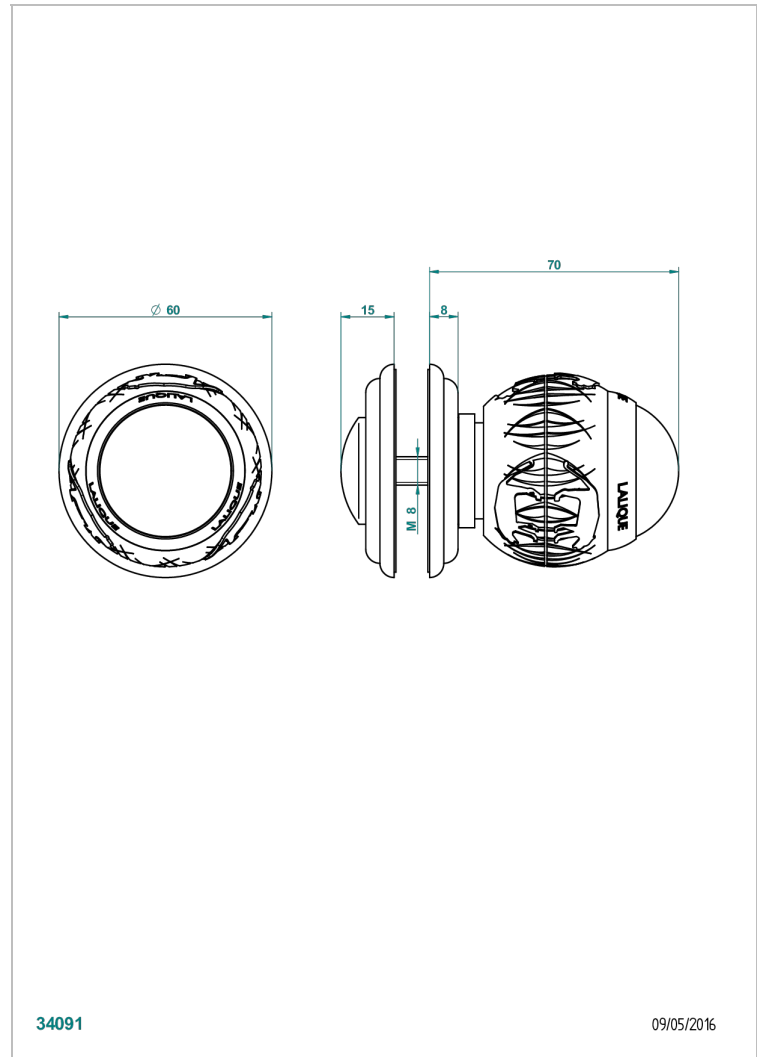

# PANTHERE BLACK CRYSTAL

A2K-639V

Large door knob

THG<sup>®</sup>  
PARIS

34091

09/05/2016

## CHARACTERISTIC

- Panthere Black crystal
- Large door knob