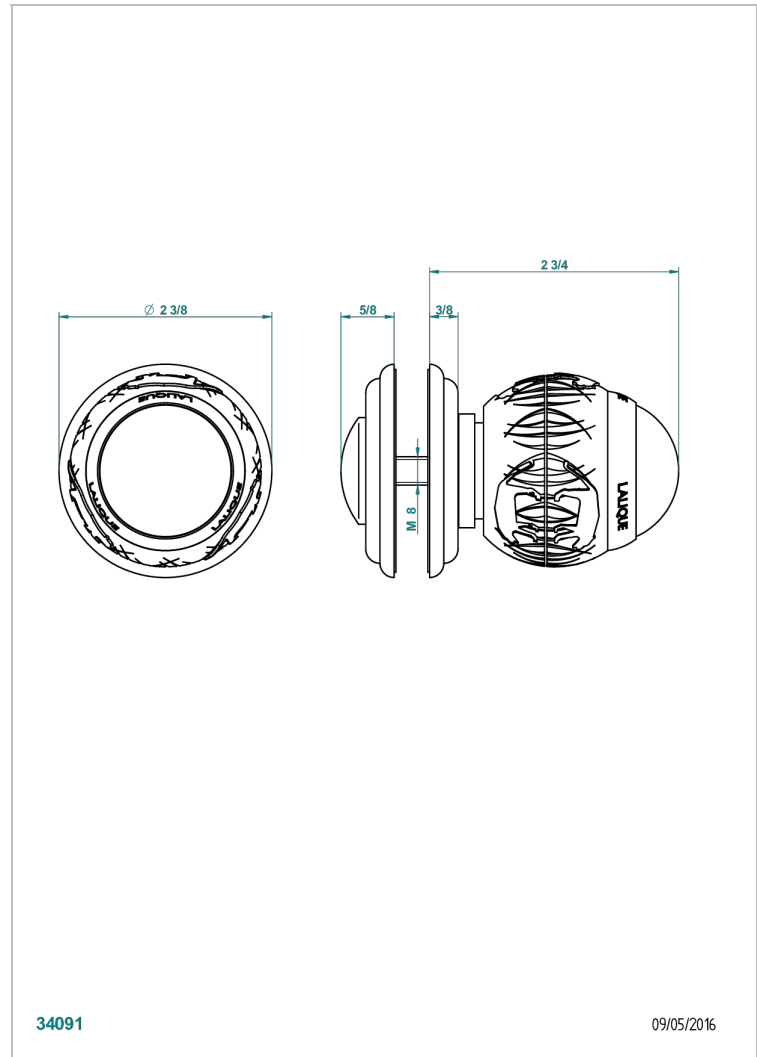

PANTHERE BLACK CRYSTAL

A2K-639V

Large door knob

THG[®]
PARIS

CHARACTERISTIC

- Panthere Black crystal
- Large door knob

AVAILABLE FINITIONS

Antique nickel - H28
Black ceram - D30
Blush PVD - H62
Brass color PVD - H49
Brown bronze color PVD - F33
Gold color PVD - H52

Nickel color PVD - H55
Polished chrome (color finish) - A02
Polished chrome / Polished gold (color finish) - G02
Polished gold (color finish) - F01
Polished nickel - B01
Soft gold - F30

Soft matt gold - F31
Umber PVD - H66
Varnished matt antique red copper (color finish) - H07