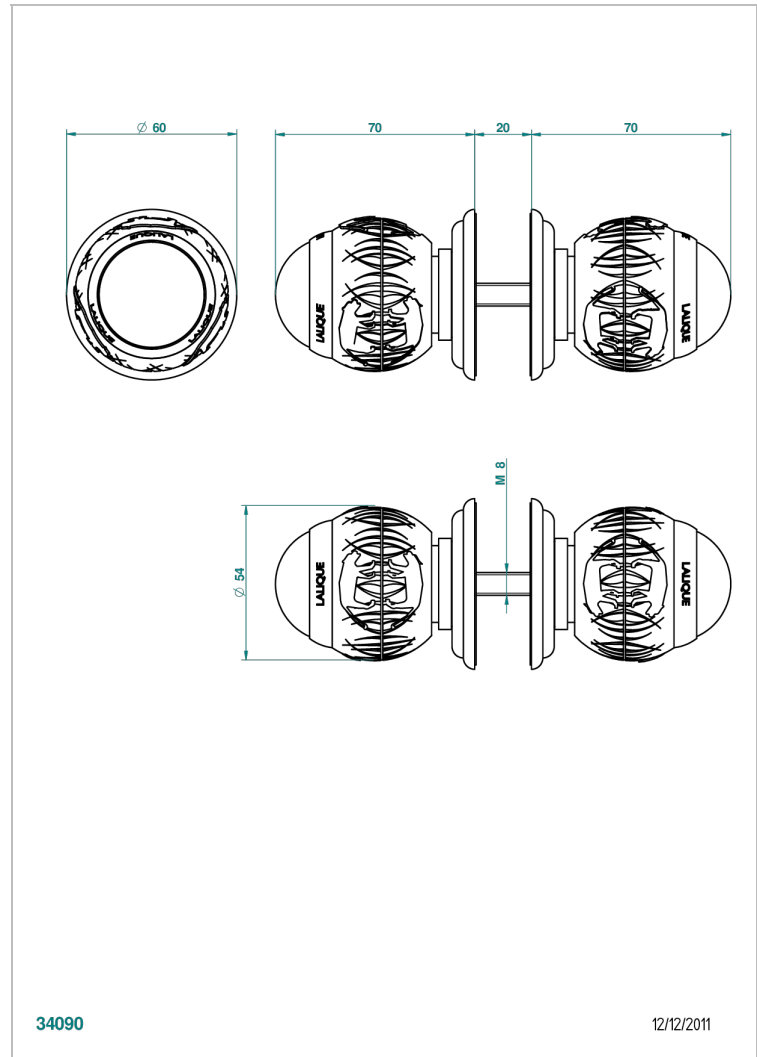

## CHARACTERISTIC

- Panthère Black crystal
- Pair of large knobs