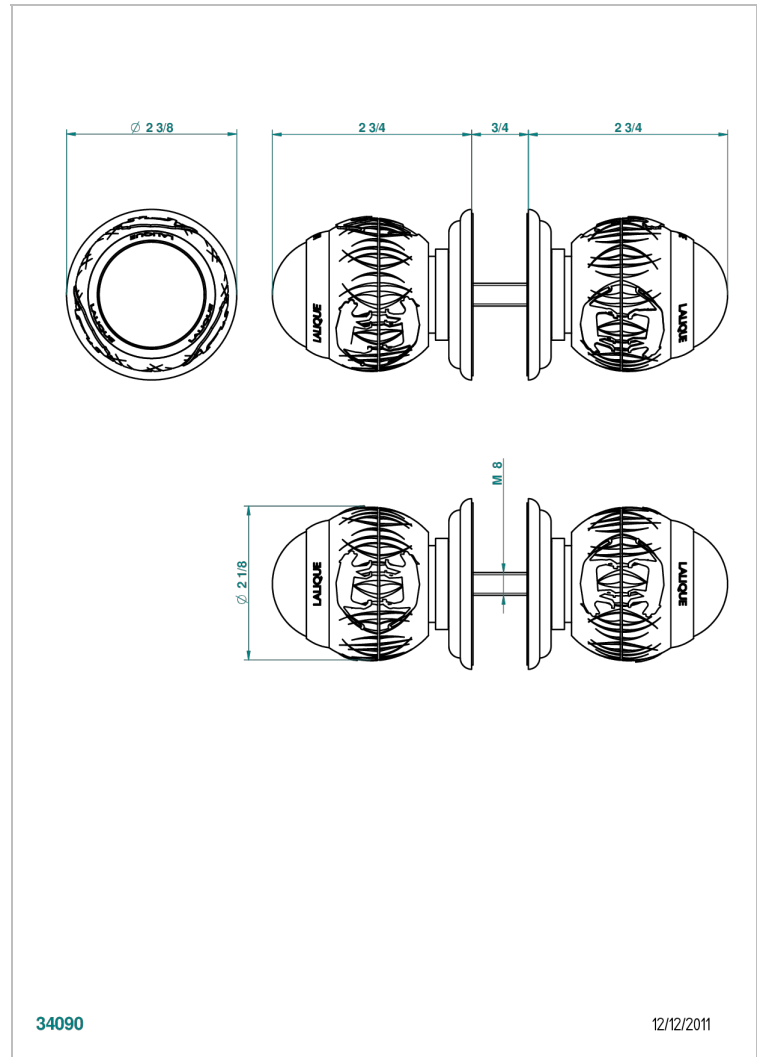

PANTHERE BLACK CRYSTAL

A2K-638V

Pair of large knobs

THG[®]
PARIS

CHARACTERISTIC

- Panthère Black crystal
- Pair of large knobs

AVAILABLE FINITIONS

Black ceram - D30
Blush PVD - H62
Brass color PVD - H49
Brown bronze color PVD - F33
Chrome polished - A02
Chrome polished / gold polished - G02