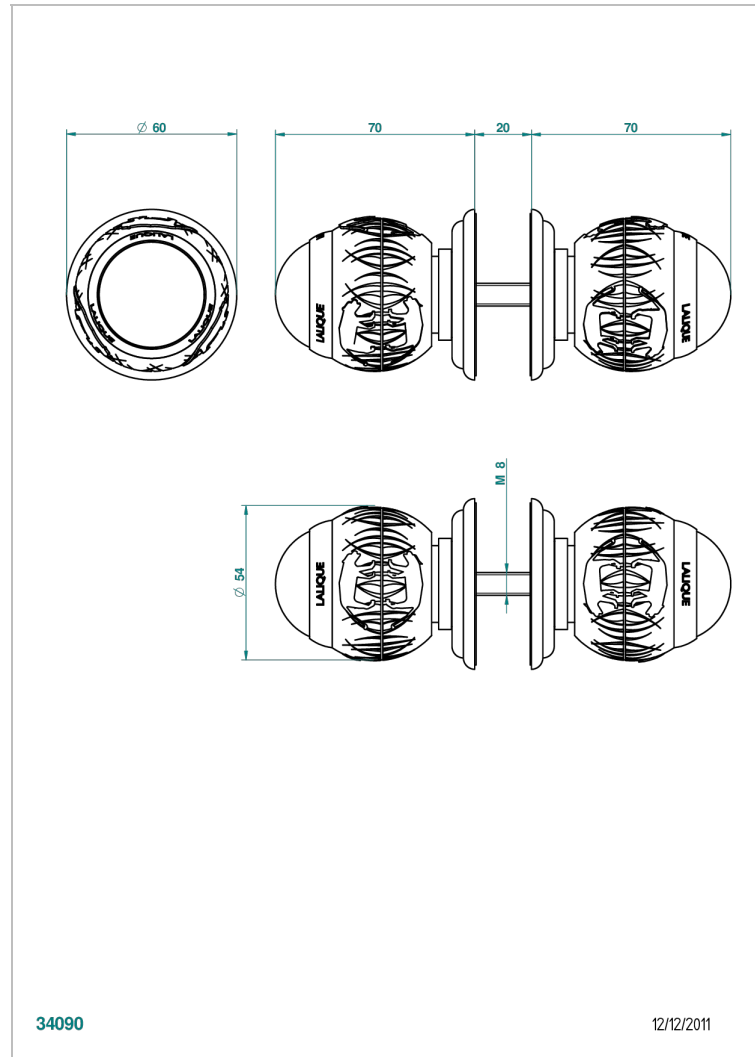

PANTHERE BLACK CRYSTAL

A2K-638V

Pair of large door knobs

THG[®]
PARIS

CHARACTERISTIC

- Panthère Black crystal
- Pair of large door knobs

AVAILABLE FINITIONS

Antique nickel - H28
Black ceram - D30
Blush PVD - H62
Brass color PVD - H49
Brown bronze color PVD - F33
Gold color PVD - H52