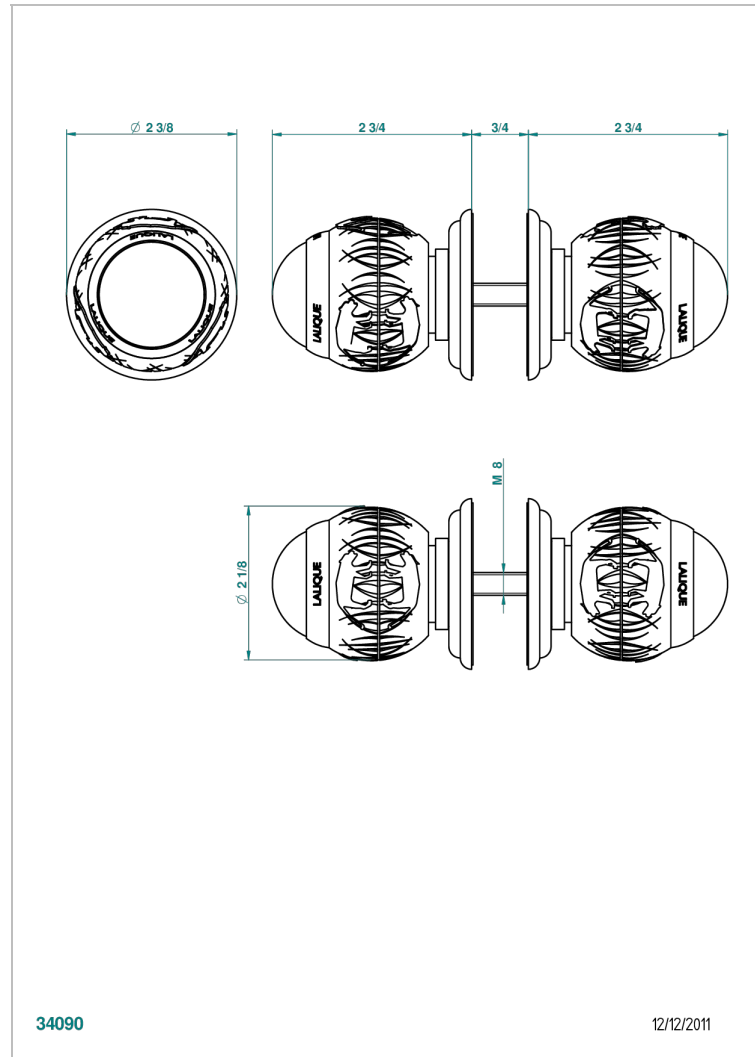

PANTHERE BLACK CRYSTAL

A2K-638V

Pair of large door knobs

THG[®]
PARIS

34090

12/12/2011

CHARACTERISTIC

- Panthère Black crystal
- Pair of large door knobs