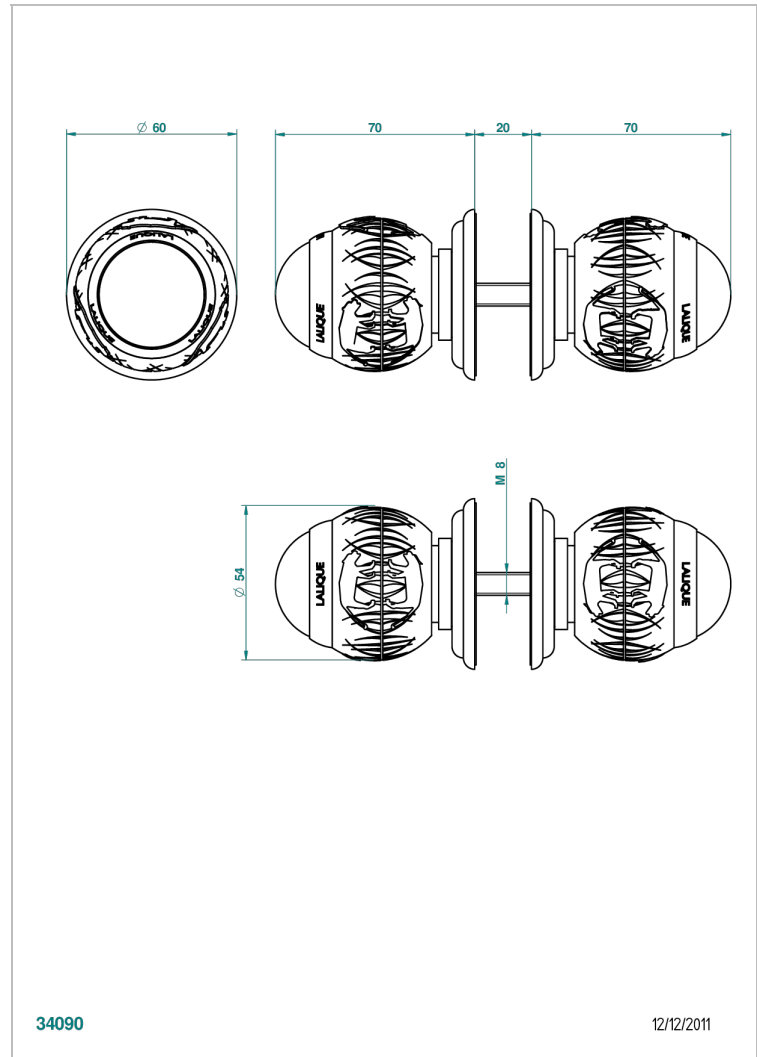

PANTHERE BLACK CRYSTAL

A2K-638V

Pair of large door knobs

THG[®]
PARIS

CHARACTERISTIC

- Panthère Black crystal
- Pair of large door knobs

AVAILABLE FINITIONS

Antique nickel - H28
Black ceram - D30
Blush PVD - H62
Brass color PVD - H49
Brown bronze color PVD - F33
Gold color PVD - H52