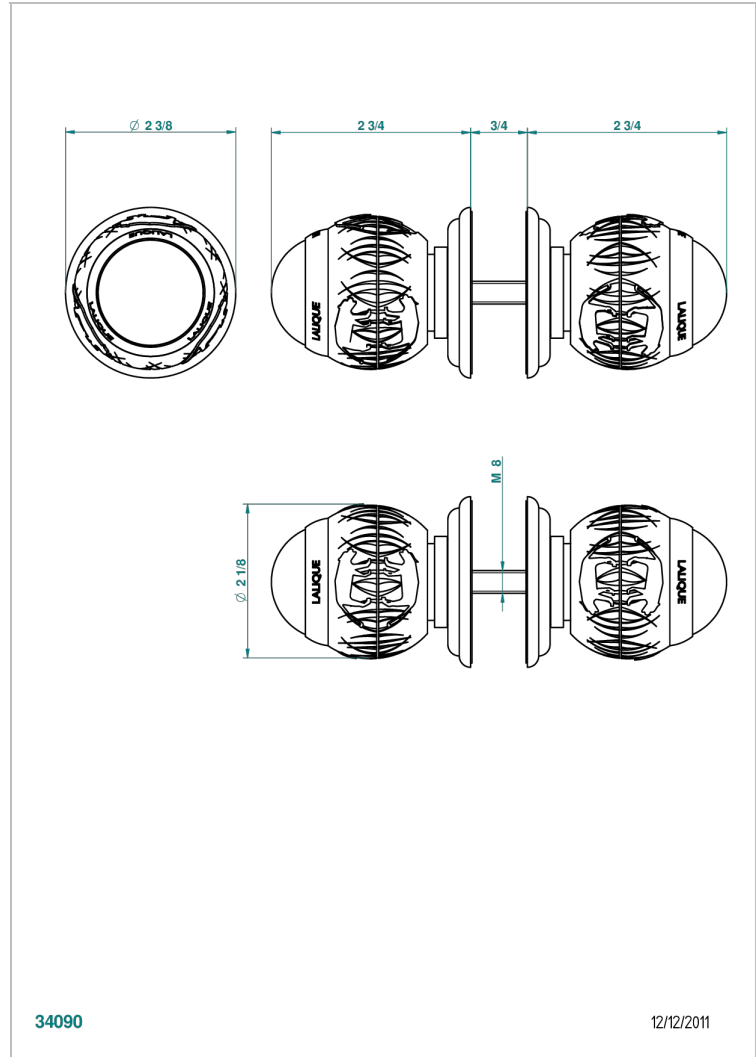

PANTHERE BLACK CRYSTAL

A2K-638V

Pair of large door knobs

THG[®]
PARIS

CHARACTERISTIC

- Panthère Black crystal
- Pair of large door knobs

AVAILABLE FINITIONS

Antique nickel - H28
Black ceram - D30
Blush PVD - H62
Brass color PVD - H49
Brown bronze color PVD - F33
Gold color PVD - H52