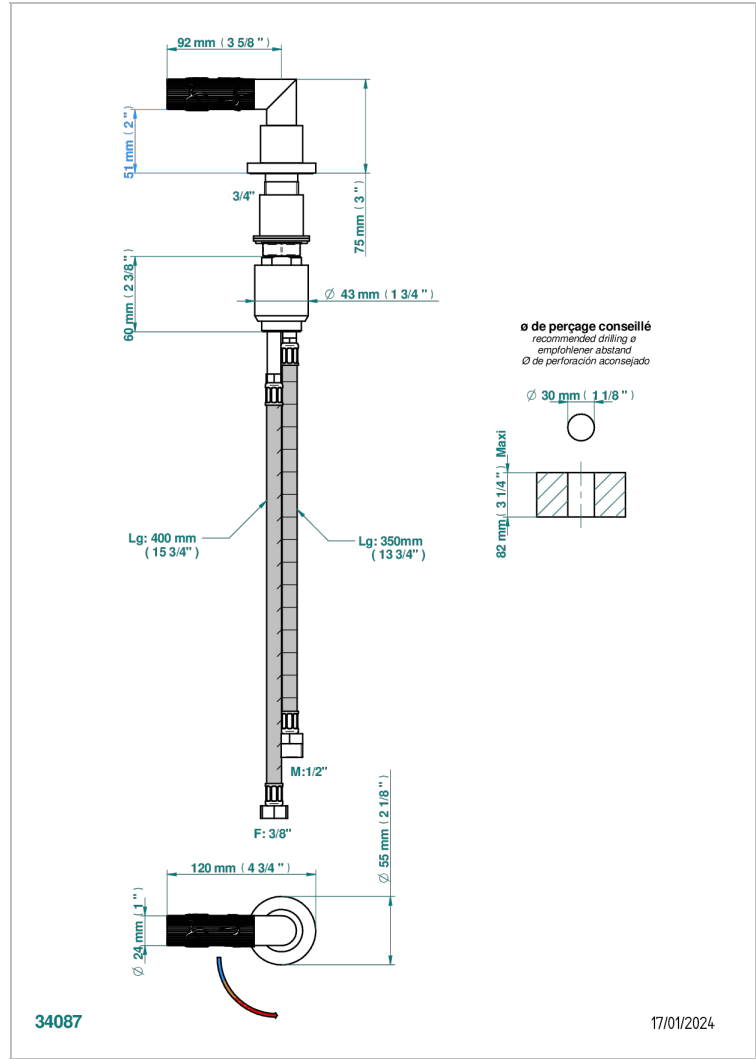

BAMBOU AMBER CRYSTAL

A34-6532

Rim mounted ceramic mixer with progressive cartridge

CHARACTERISTIC

- ACS : 22ACCLY009

STANDARDS

AVAILABLE FINITIONS

Black ceram - D30