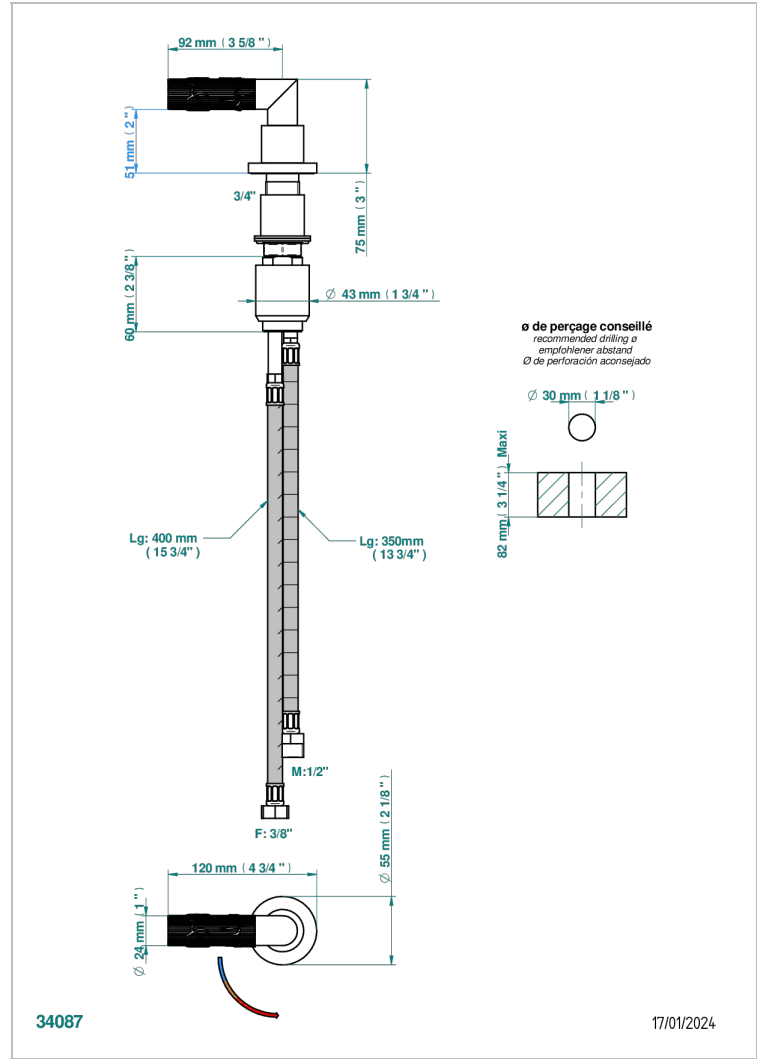

# BAMBOU AMBER CRYSTAL

A34-6532

Rim mounted ceramic mixer with progressive cartridge

## CHARACTERISTIC

- ACS : 22ACCLY009