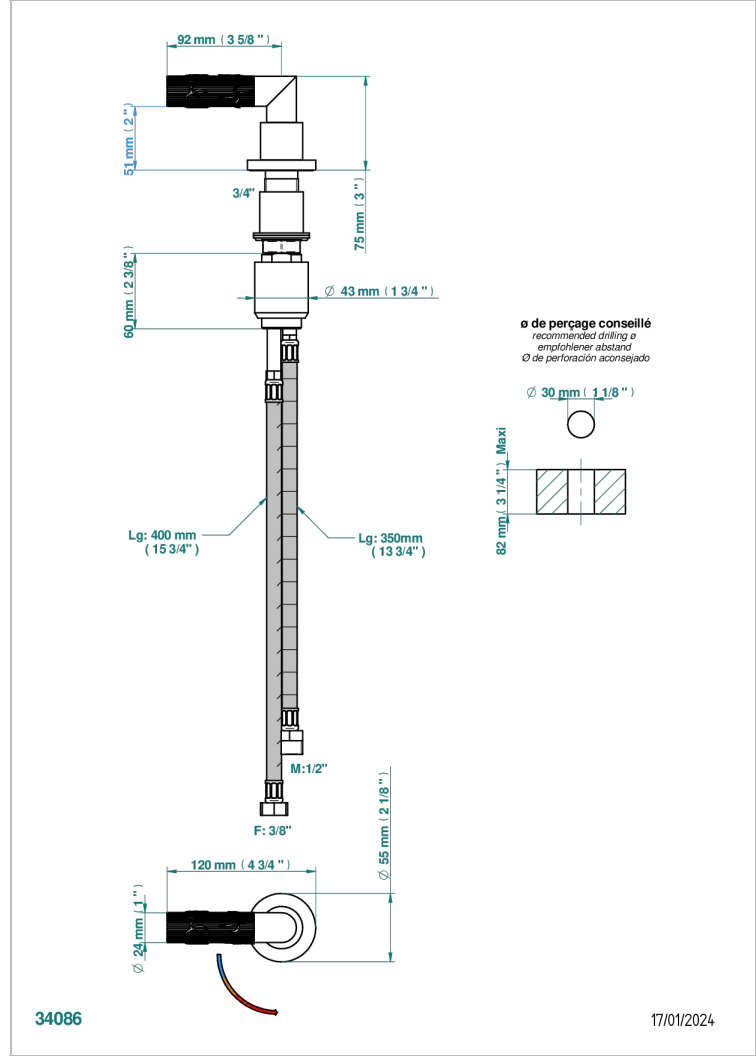

BAMBOU BLACK CRYSTAL

A33-6532

Rim mounted ceramic mixer with progressive cartridge

CHARACTERISTIC

- ACS : 22ACCLY009

STANDARDS

AVAILABLE FINITIONS

Black ceram - D30
Blush PVD - H62
Brass color PVD - H49
Brown bronze color PVD - F33
Chrome polished - A02
Chrome polished / gold polished - G02