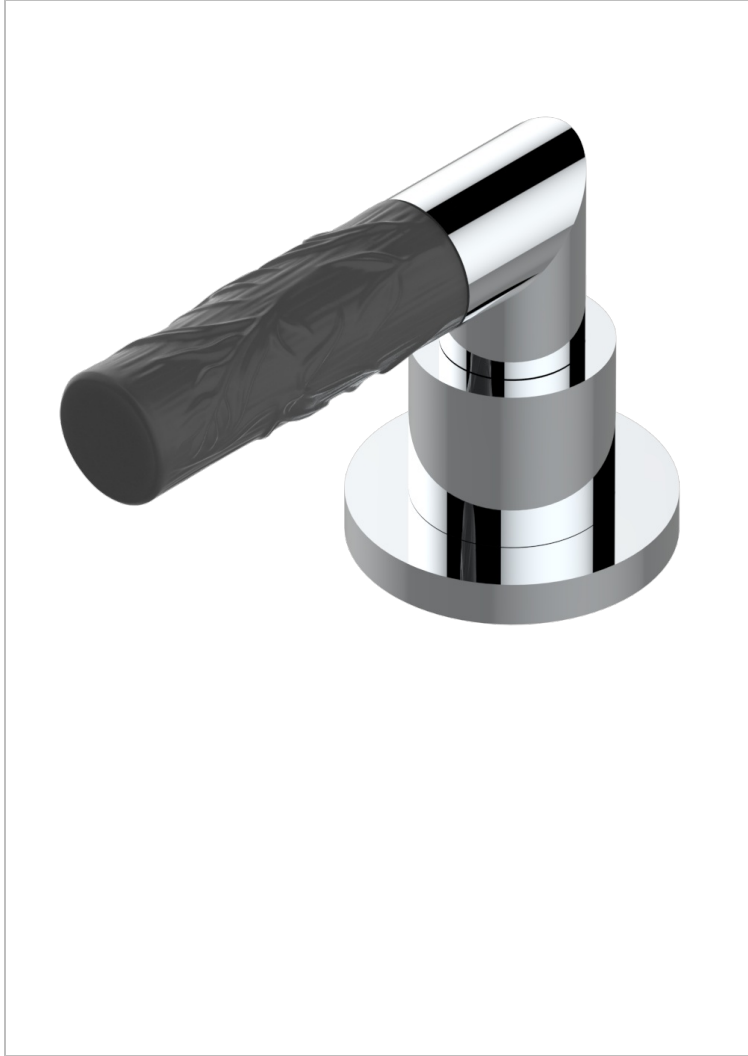

# BAMBOU BLACK CRYSTAL

A33-6532

Rim mounted ceramic mixer with progressive cartridge

## CHARACTERISTIC

- ACS : 22ACCLY009

## AVAILABLE FINITIONS

- Antique nickel - H28
- Black ceram - D30
- Blush PVD - H62
- Brass color PVD - H49
- Brown bronze color PVD - F33
- Gold color PVD - H52

- Graphite PVD - H64
- Lacquered light bronze - D01
- Matt Umber PVD - H67
- Matt blush PVD - H60
- Matt brass color PVD - H50
- Matt brown bronze color PVD - F34