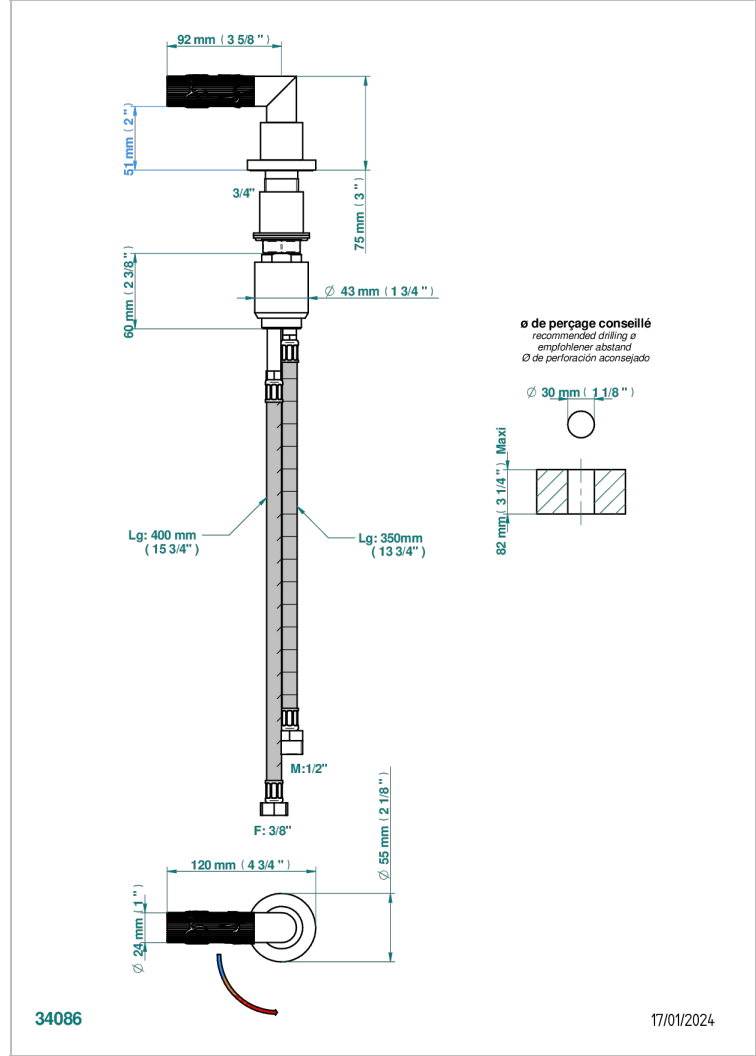

# BAMBOU BLACK CRYSTAL

A33-6532

Rim mounted ceramic mixer with progressive cartridge

## CHARACTERISTIC

- ACS : 22ACCLY009