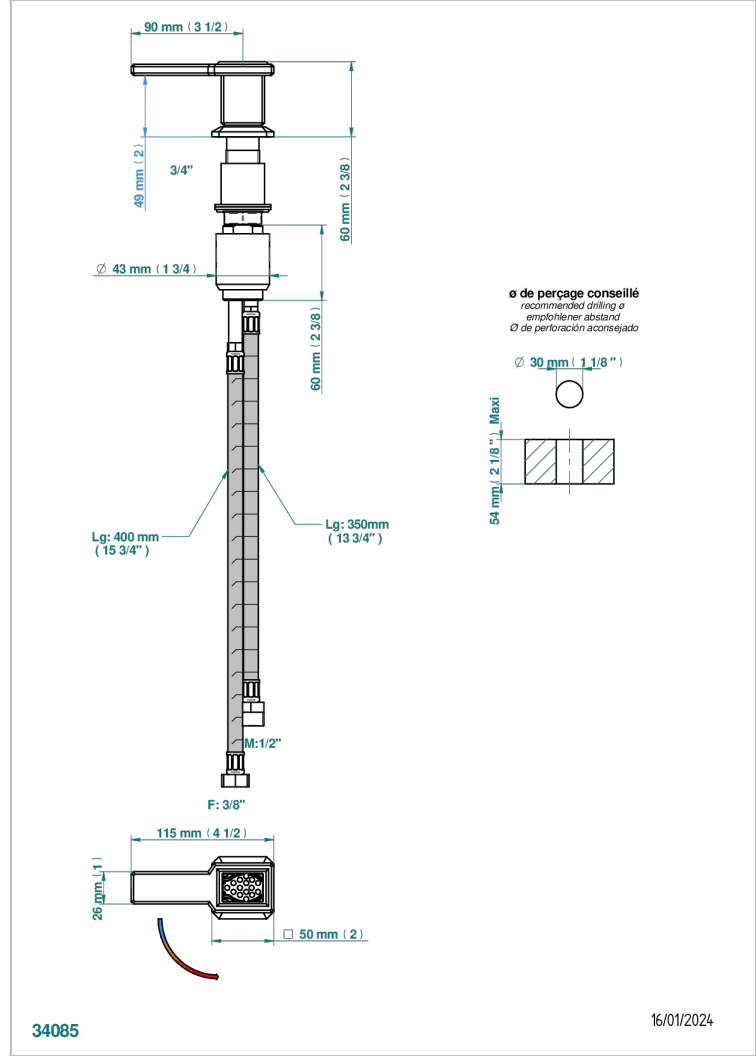

METROPOLIS BLACK CRYSTAL WITH LEVER HANDLES

A2M-6532

Rim mounted ceramic mixer with progressive cartridge

CHARACTERISTIC

- ACS : 22ACCLY009

STANDARDS

AVAILABLE FINITIONS

Black ceram - D30
Blush PVD - H62
Brass color PVD - H49
Brown bronze color PVD - F33
Chrome polished - A02
Chrome polished / gold polished - G02

Matt nickel color PVD - H56
Nickel antique / Sovereign - H28
Nickel color PVD - H55
Nickel polished - B01
Soft gold - F30
Soft matt gold - F31

Umber PVD - H66