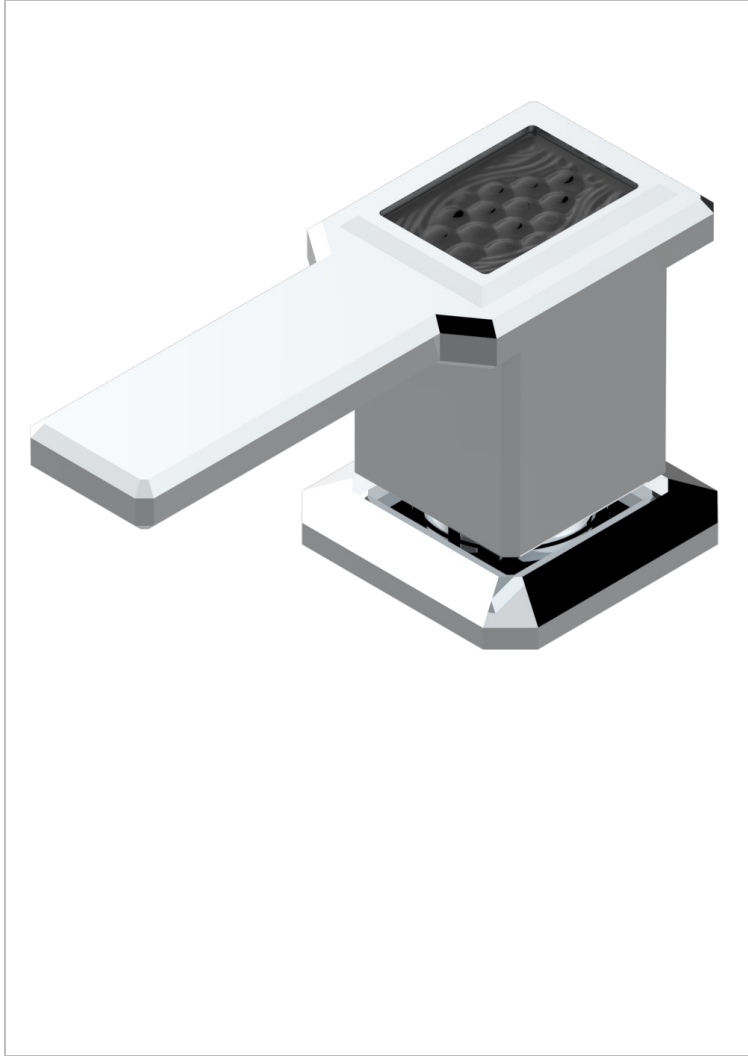

METROPOLIS BLACK CRYSTAL WITH LEVER HANDLES

A2M-6532

Rim mounted ceramic mixer with progressive cartridge

CHARACTERISTIC

- ACS : 22ACCLY009

STANDARDS

AVAILABLE FINITIONS

Black ceram - D30
Blush PVD - H62
Brass color PVD - H49
Brown bronze color PVD - F33
Chrome polished - A02
Chrome polished / gold polished - G02

Gold color PVD - H52
Gold mat - F07
Gold polished - F01
Graphite PVD - H64
Matt Umber PVD - H67
Matt blush PVD - H60

Matt brass color PVD - H50
Matt brown bronze color PVD - F34
Matt chrome (American satin) - C02
Matt gold color PVD - H53
Matt graphite PVD - H65
Matt nickel (American satin) - C01

Matt nickel color PVD - H56
Nickel antique / Sovereign - H28
Nickel color PVD - H55
Nickel polished - B01
Soft gold - F30
Soft matt gold - F31

Umber PVD - H66