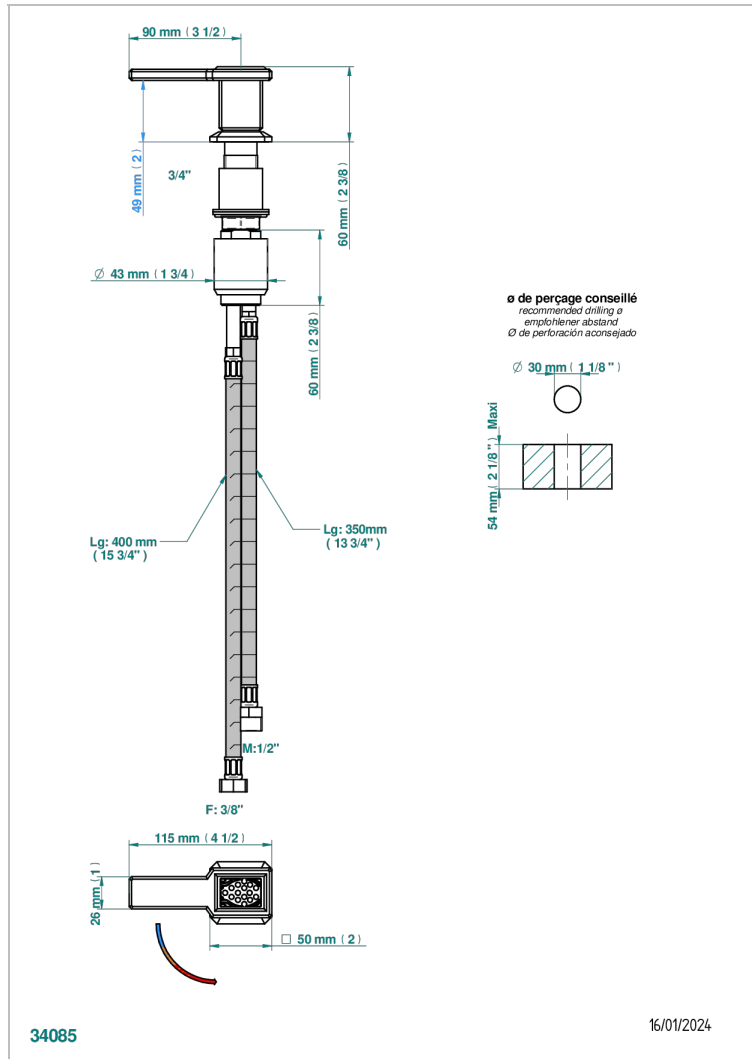

# METROPOLIS BLACK CRYSTAL WITH LEVER

A2M-6532

Rim mounted ceramic mixer with progressive cartridge

## CHARACTERISTIC

- ACS : 22ACCLY009