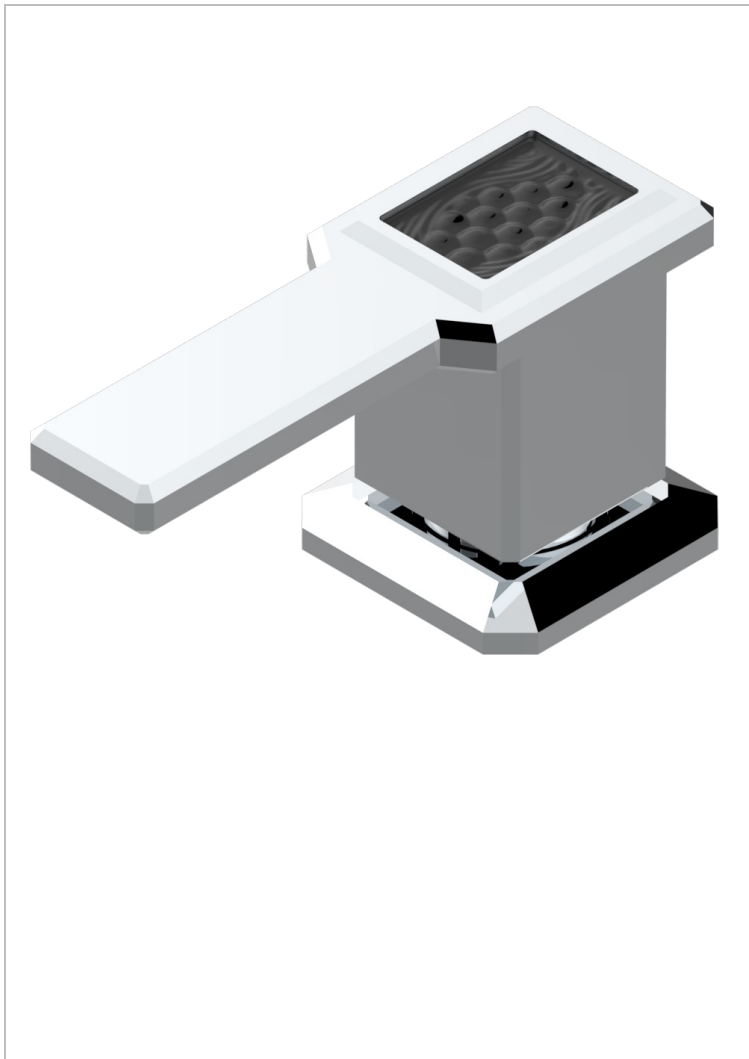

# METROPOLIS BLACK CRYSTAL WITH LEVER

A2M-6532

Rim mounted ceramic mixer with progressive cartridge

## CHARACTERISTIC

- ACS : 22ACCLY009