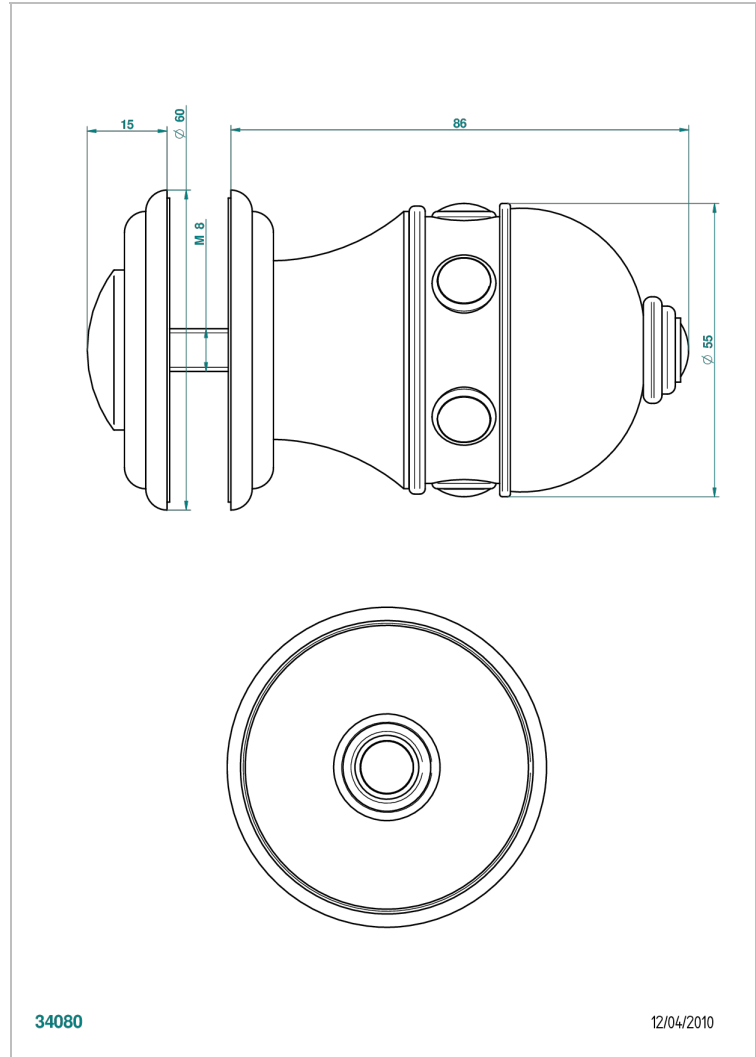

## CHARACTERISTIC

- Sully Lapis Lazuli
- Large knob