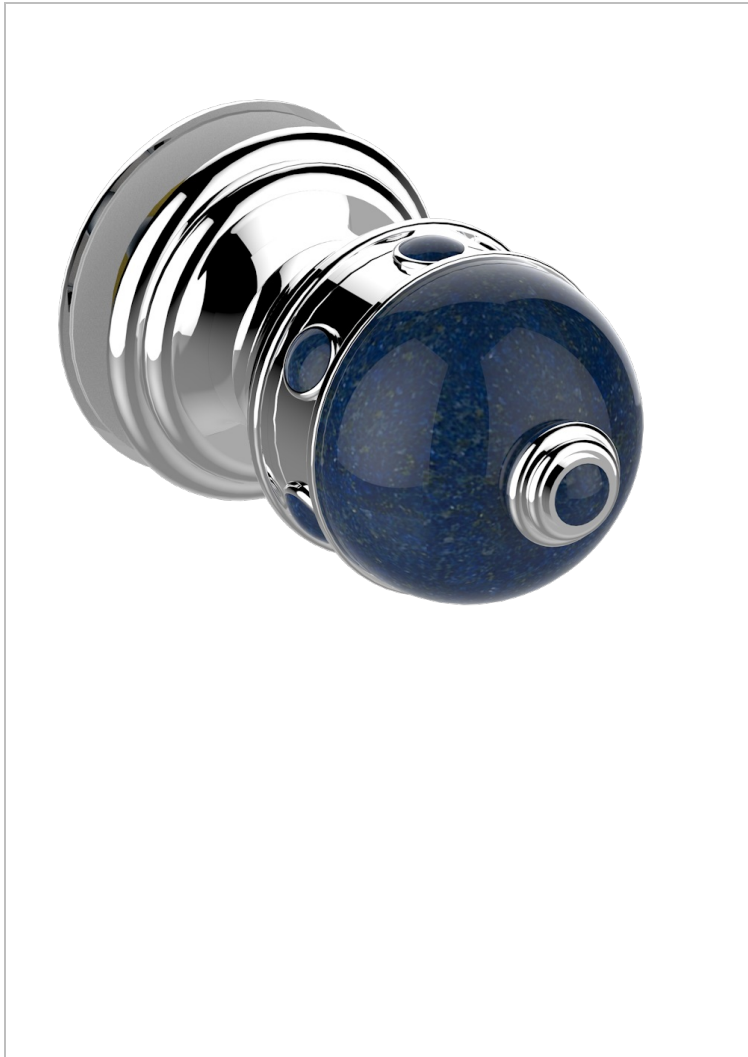

# SULLY LAPIS LAZULI

A1W-639V

Large knob

THG<sup>®</sup>  
PARIS

## CHARACTERISTIC

- Sully Lapis Lazuli
- Large knob

## AVAILABLE FINITIONS

Black ceram - D30  
Blush PVD - H62  
Brass color PVD - H49  
Brown bronze color PVD - F33  
Chrome polished - A02  
Chrome polished / gold polished - G02

Gold color PVD - H52  
Gold mat - F07  
Gold polished - F01  
Graphite PVD - H64  
Matt Umber PVD - H67  
Matt blush PVD - H60

Matt brass color PVD - H50  
Matt brown bronze color PVD - F34  
Matt chrome (American satin) - C02  
Matt gold color PVD - H53  
Matt graphite PVD - H65  
Matt nickel (American satin) - C01

Matt nickel color PVD - H56  
Nickel antique / Sovereign - H28  
Nickel color PVD - H55  
Nickel polished - B01  
Soft gold - F30  
Soft matt gold - F31