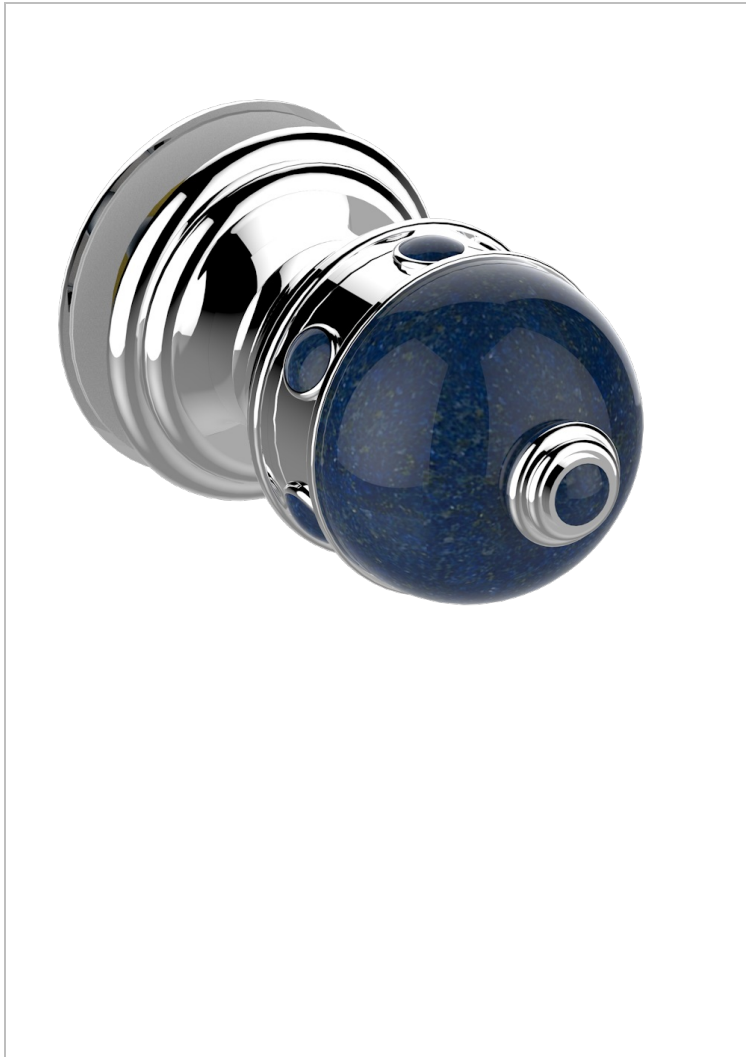

SULLY LAPIS LAZULI

A1W-639V

Large knob

THG[®]
PARIS

CHARACTERISTIC

- Sully Lapis Lazuli
- Large knob

AVAILABLE FINITIONS

Black ceram - D30
Blush PVD - H62
Brass color PVD - H49
Brown bronze color PVD - F33
Chrome polished - A02
Chrome polished / gold polished - G02

Gold color PVD - H52
Gold mat - F07
Gold polished - F01
Graphite PVD - H64
Matt Umber PVD - H67
Matt blush PVD - H60

Matt brass color PVD - H50
Matt brown bronze color PVD - F34
Matt chrome (American satin) - C02
Matt gold color PVD - H53
Matt graphite PVD - H65
Matt nickel (American satin) - C01

Matt nickel color PVD - H56
Nickel antique / Sovereign - H28
Nickel color PVD - H55
Nickel polished - B01
Soft gold - F30
Soft matt gold - F31

Umber PVD - H66