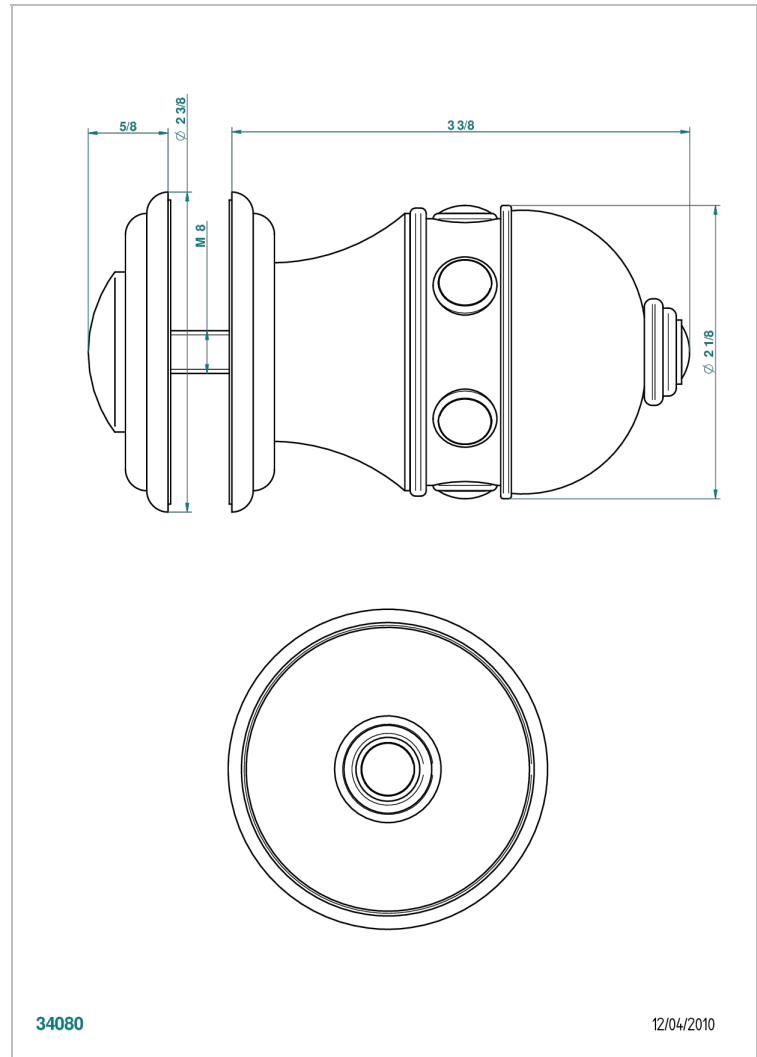

SULLY LAPIS LAZULI

A1W-639V

Large knob

THG[®]
PARIS

CHARACTERISTIC

- Sully Lapis Lazuli
- Large knob

AVAILABLE FINITIONS

Black ceram - D30
Blush PVD - H62
Brass color PVD - H49
Brown bronze color PVD - F33
Chrome polished - A02
Chrome polished / gold polished - G02

Matt nickel color PVD - H56
Nickel antique / Sovereign - H28
Nickel color PVD - H55
Nickel polished - B01
Soft gold - F30
Soft matt gold - F31

Umber PVD - H66