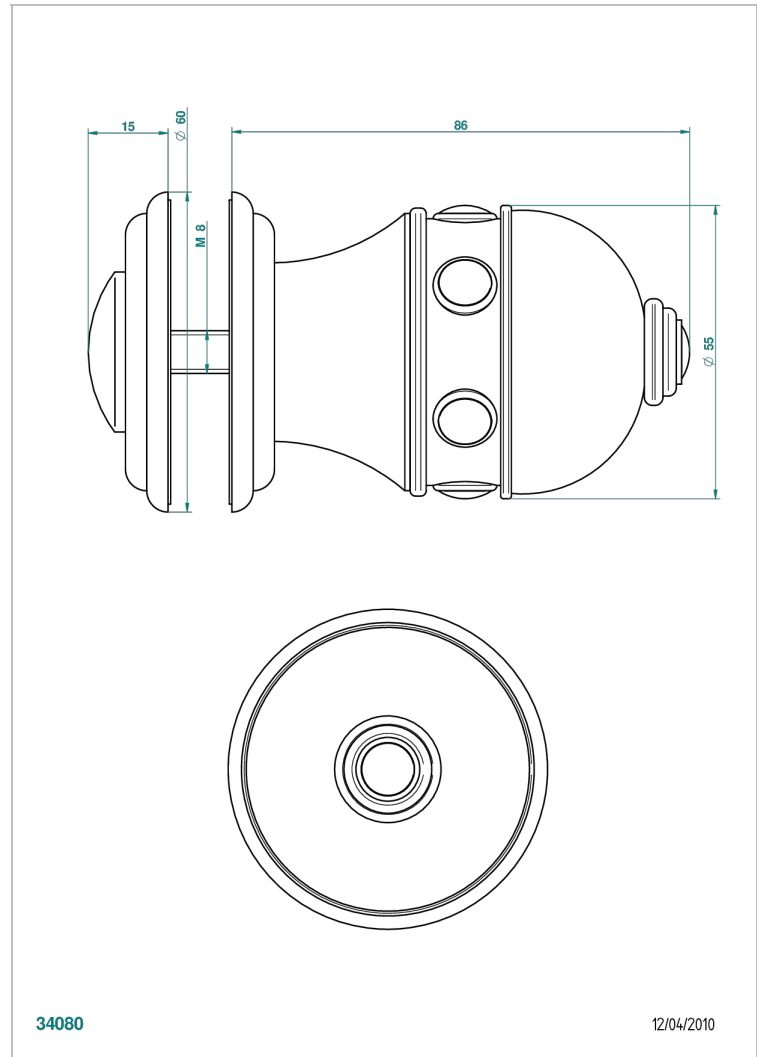

SULLY LAPIS LAZULI

A1W-639V

Large door knob

THG[®]
PARIS

CHARACTERISTIC

- Sully Lapis Lazuli
- Large door knob

AVAILABLE FINITIONS

Antique nickel - H28
Black ceram - D30
Blush PVD - H62
Brass color PVD - H49
Brown bronze color PVD - F33
Gold color PVD - H52