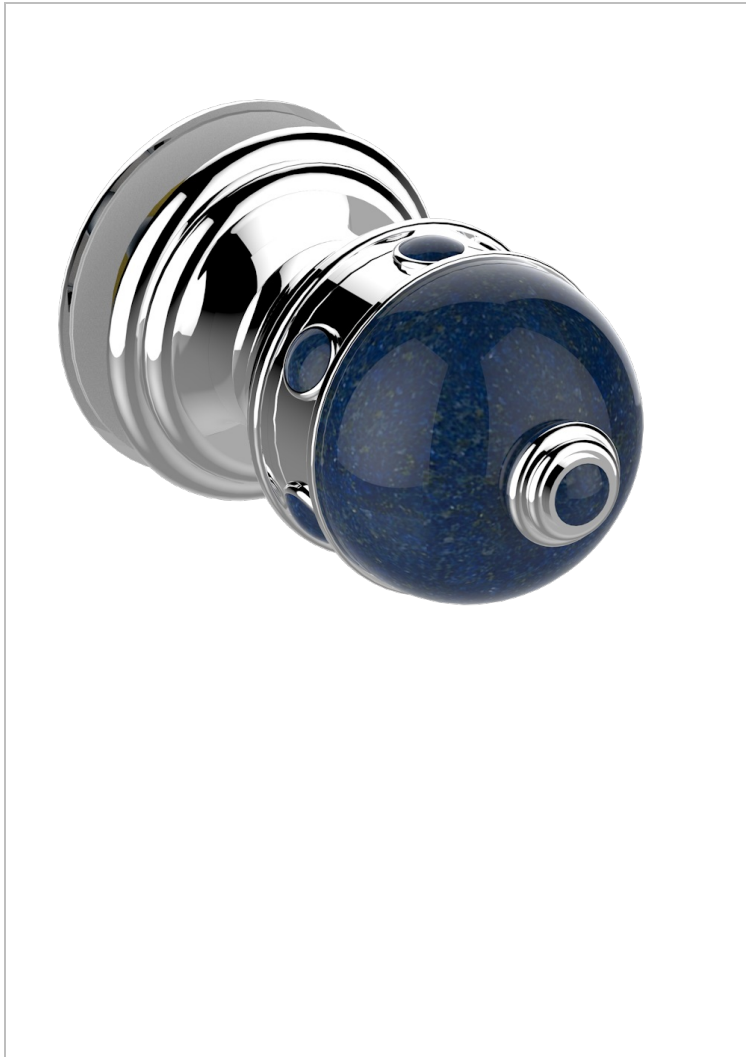

SULLY LAPIS LAZULI

A1W-639V

Large door knob

THG[®]
PARIS

CHARACTERISTIC

- Sully Lapis Lazuli
- Large door knob

AVAILABLE FINITIONS

Antique nickel - H28
Black ceram - D30
Blush PVD - H62
Brass color PVD - H49
Brown bronze color PVD - F33
Gold color PVD - H52

Graphite PVD - H64
Matt Umber PVD - H67
Matt blush PVD - H60
Matt brass color PVD - H50
Matt brown bronze color PVD - F34
Matt chrome - C02

Matt gold - F07
Matt gold color PVD - H53
Matt graphite PVD - H65
Matt nickel (color finish) - C01
Matt nickel color PVD - H56
Nickel color PVD - H55

Polished chrome (color finish) - A02
Polished chrome / Polished gold (color finish) - G02
Polished gold (color finish) - F01
Polished nickel - B01
Soft gold - F30
Soft matt gold - F31
Umber PVD - H66