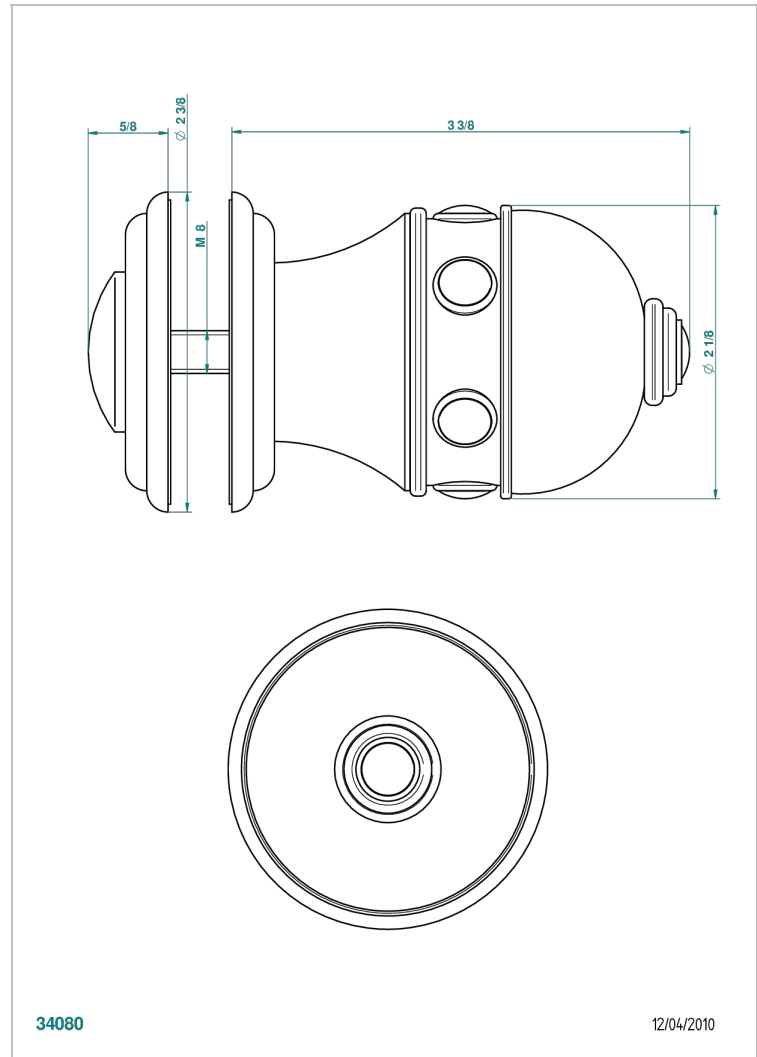

SULLY LAPIS LAZULI

A1W-639V

Large door knob

THG[®]
PARIS

CHARACTERISTIC

- Sully Lapis Lazuli
- Large door knob

AVAILABLE FINITIONS

Antique nickel - H28
Black ceram - D30
Blush PVD - H62
Brass color PVD - H49
Brown bronze color PVD - F33
Gold color PVD - H52